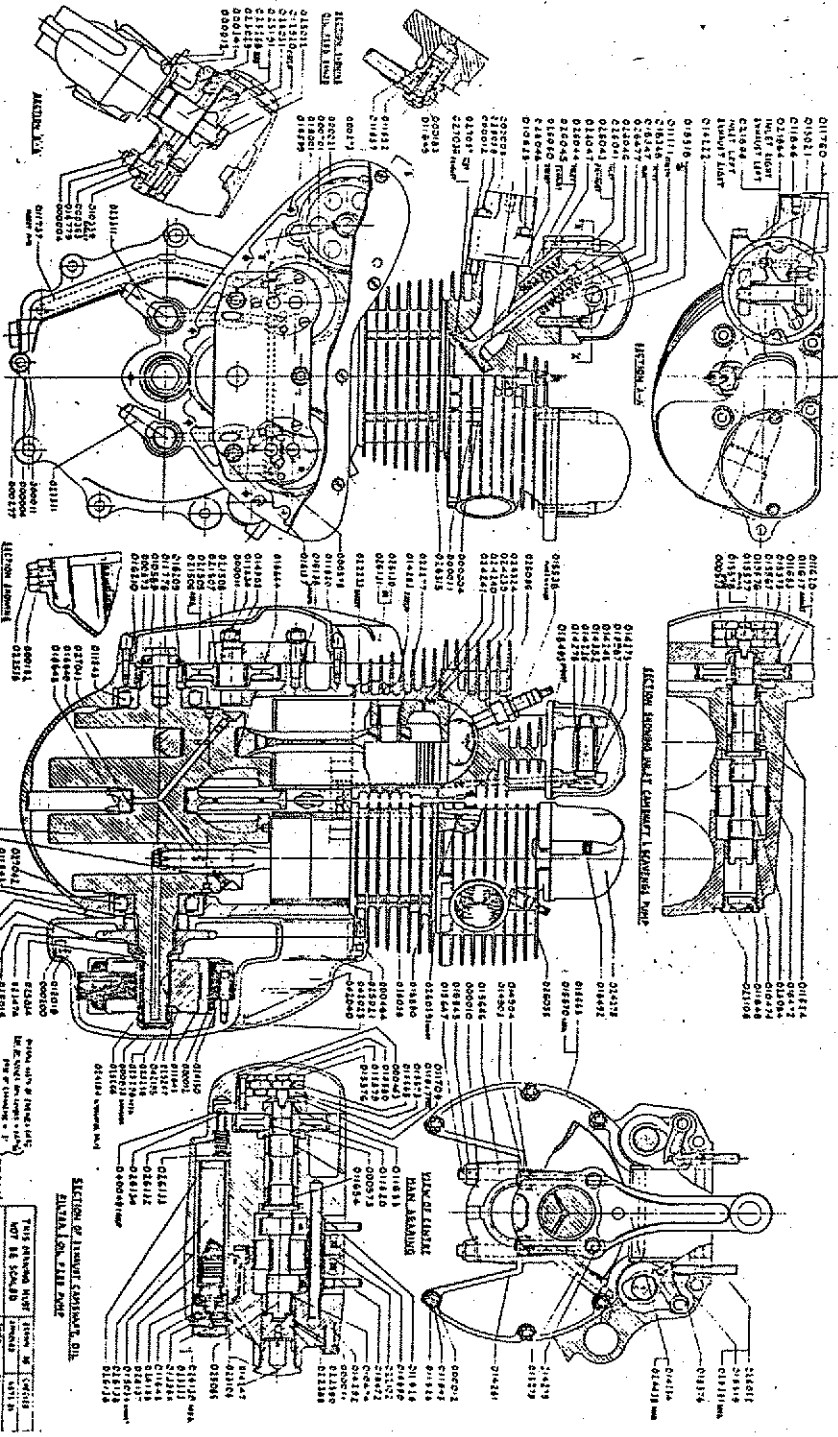

This scan is explicit for non-commercial use and is not intended for financial or material gain by anyone

Illustration for location only—use part numbers from text

CAPACITY 500 L. 60L 72. 1000 74.5