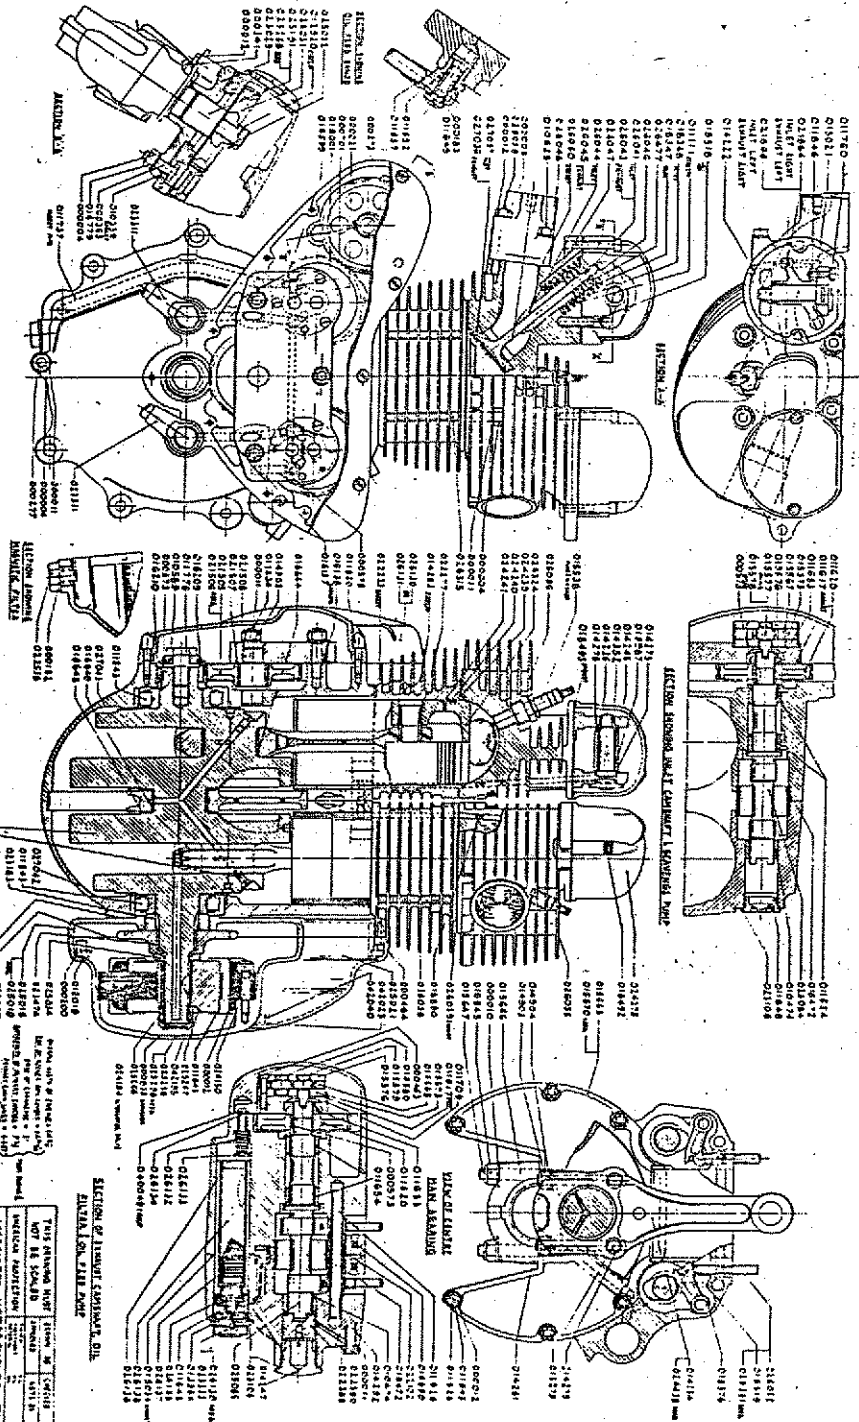

This scan is explicit for non-commercial use and is not intended for financial or material gain by anyone

Illustration for location only—do not part numbers from text

CAPACITY 500 L. 601 71% 1000 74%

SECTION OF REMITTANCE COMPANY, INC.
MINNESOTA, U.S.A.

THIS DRAWING NOT TO BE USED FOR REPRODUCTION WITHOUT PERMISSION OF THE DRAWING ENGINEER	DATE	BY
APPROVED BY	DATE	BY
DESIGNED BY	DATE	BY
CHECKED BY	DATE	BY
ENGINEER	DATE	BY

ASSOCIATED ENGINEERS LTD.
027150