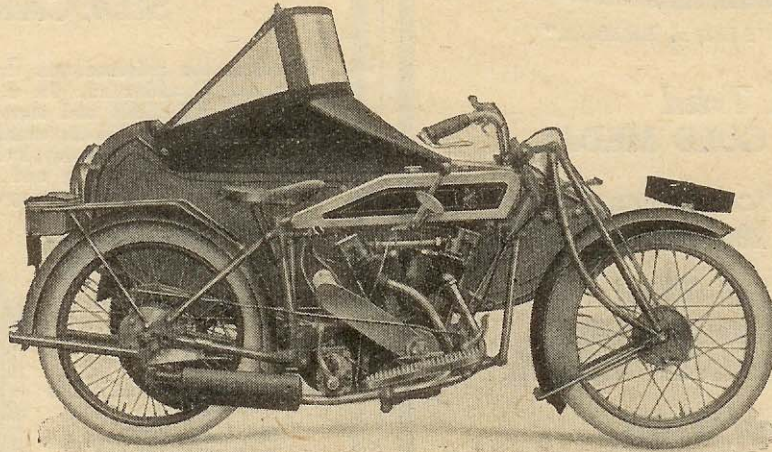

Matchless

IN NAME & REPUTATION

£10 Cheaper than Pre-War

PRICE—
TO STANDARD
SPECIFICATION

£87/10

or

EASY PAYMENTS.

*A Big-Twin "Matchless"
Sidecar Outfit for £87/10*

In 1914 we sold our 8 h.p. Combination for £97 : 17 : 0. To-day we offer you 11 years' progress at £10 less.

Go and see the new "Matchless" at one of our Agents, or write us direct for illustrated leaflet.