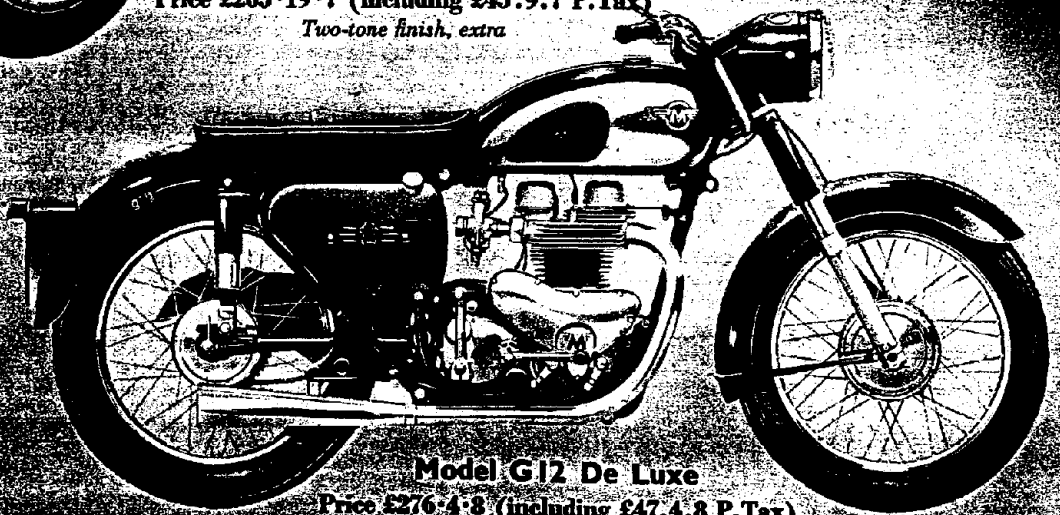

The
Incomparable 650 c.c.
MATCHLESS "Twins"

Model G12

Price £265.19.7 (including £45.9.7 P.Tax)

Two-tone finish, extra

New and exciting large capacity
Twins that provide the ultimate
in standard machine performance
—that extra surging zestfulness
and indefinable feeling of abso-
lute confidence demanded by the
connoisseur.

Model G12 De Luxe

Price £276.4.8 (including £47.4.8 P.Tax)