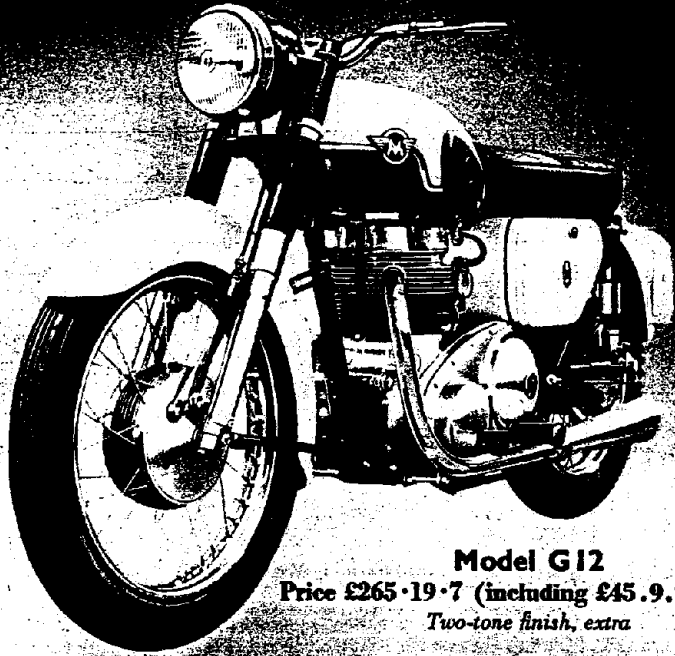

The
Incomparable 650 c.c.
MATCHLESS "Twins"

Model G12

Price £265.19.7 (including £45.9.7 P.Tax)

Two-tone finish, extra

New and exciting large capacity
Twins that provide the ultimate
in standard machine performance
—that extra surging zestfulness
and indefinable feeling of abso-
lute confidence demanded by the
connoisseur.

Model G12 De Luxe

Price £276.4.8 (including £47.4.8 P.Tax)