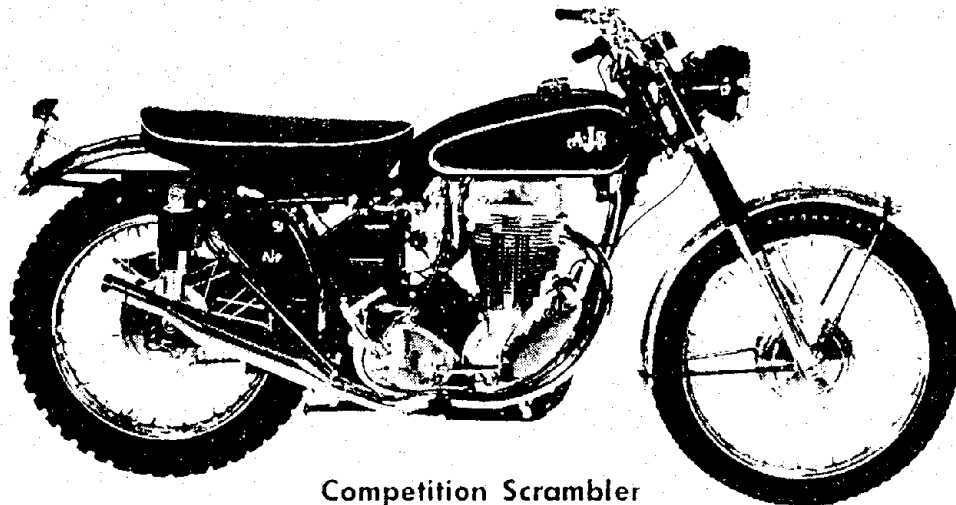

YOU can DO BEST on a **MATCHLESS**

AVERAGE RIDERS BECOME EXPERTS when they change to MATCHLESS

THEY GO BEST
HANDLE BEST
RIDE BEST

Alloy Barrel and head
Hairpin Valve Springs
Alloy Tank & Fenders
Amal T T-10 Carb.
Racing Power Cams
2-way Teledraulic
Shocks
New Studier Forks
Full width Hubs Front
and Rear