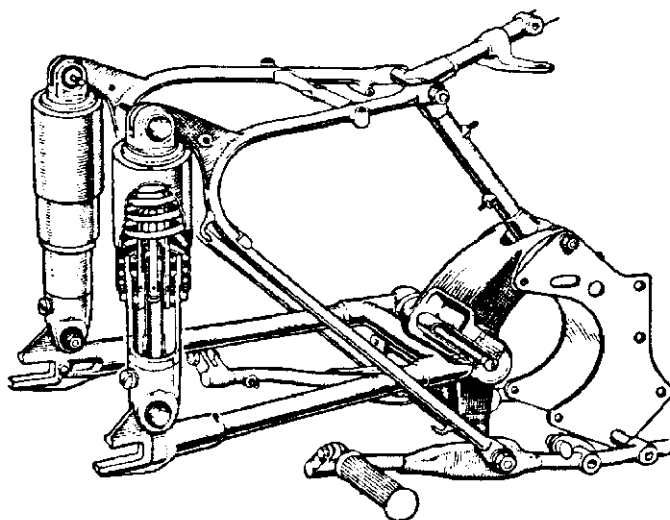

## *For Luxury Motor Cycling!*

An attractive range of Sporting Machines fitted with new ALLOY CYLINDER HEADS and a host of refinements.

## *The Famous Matchless Spring Frame*

Redesigned for greater comfort and lasting service, giving a new conception of Motor Cycling.

Call and inspect or write for Free Literature to:  
N.S.W. Distributors of Matchless and Francis Barnett