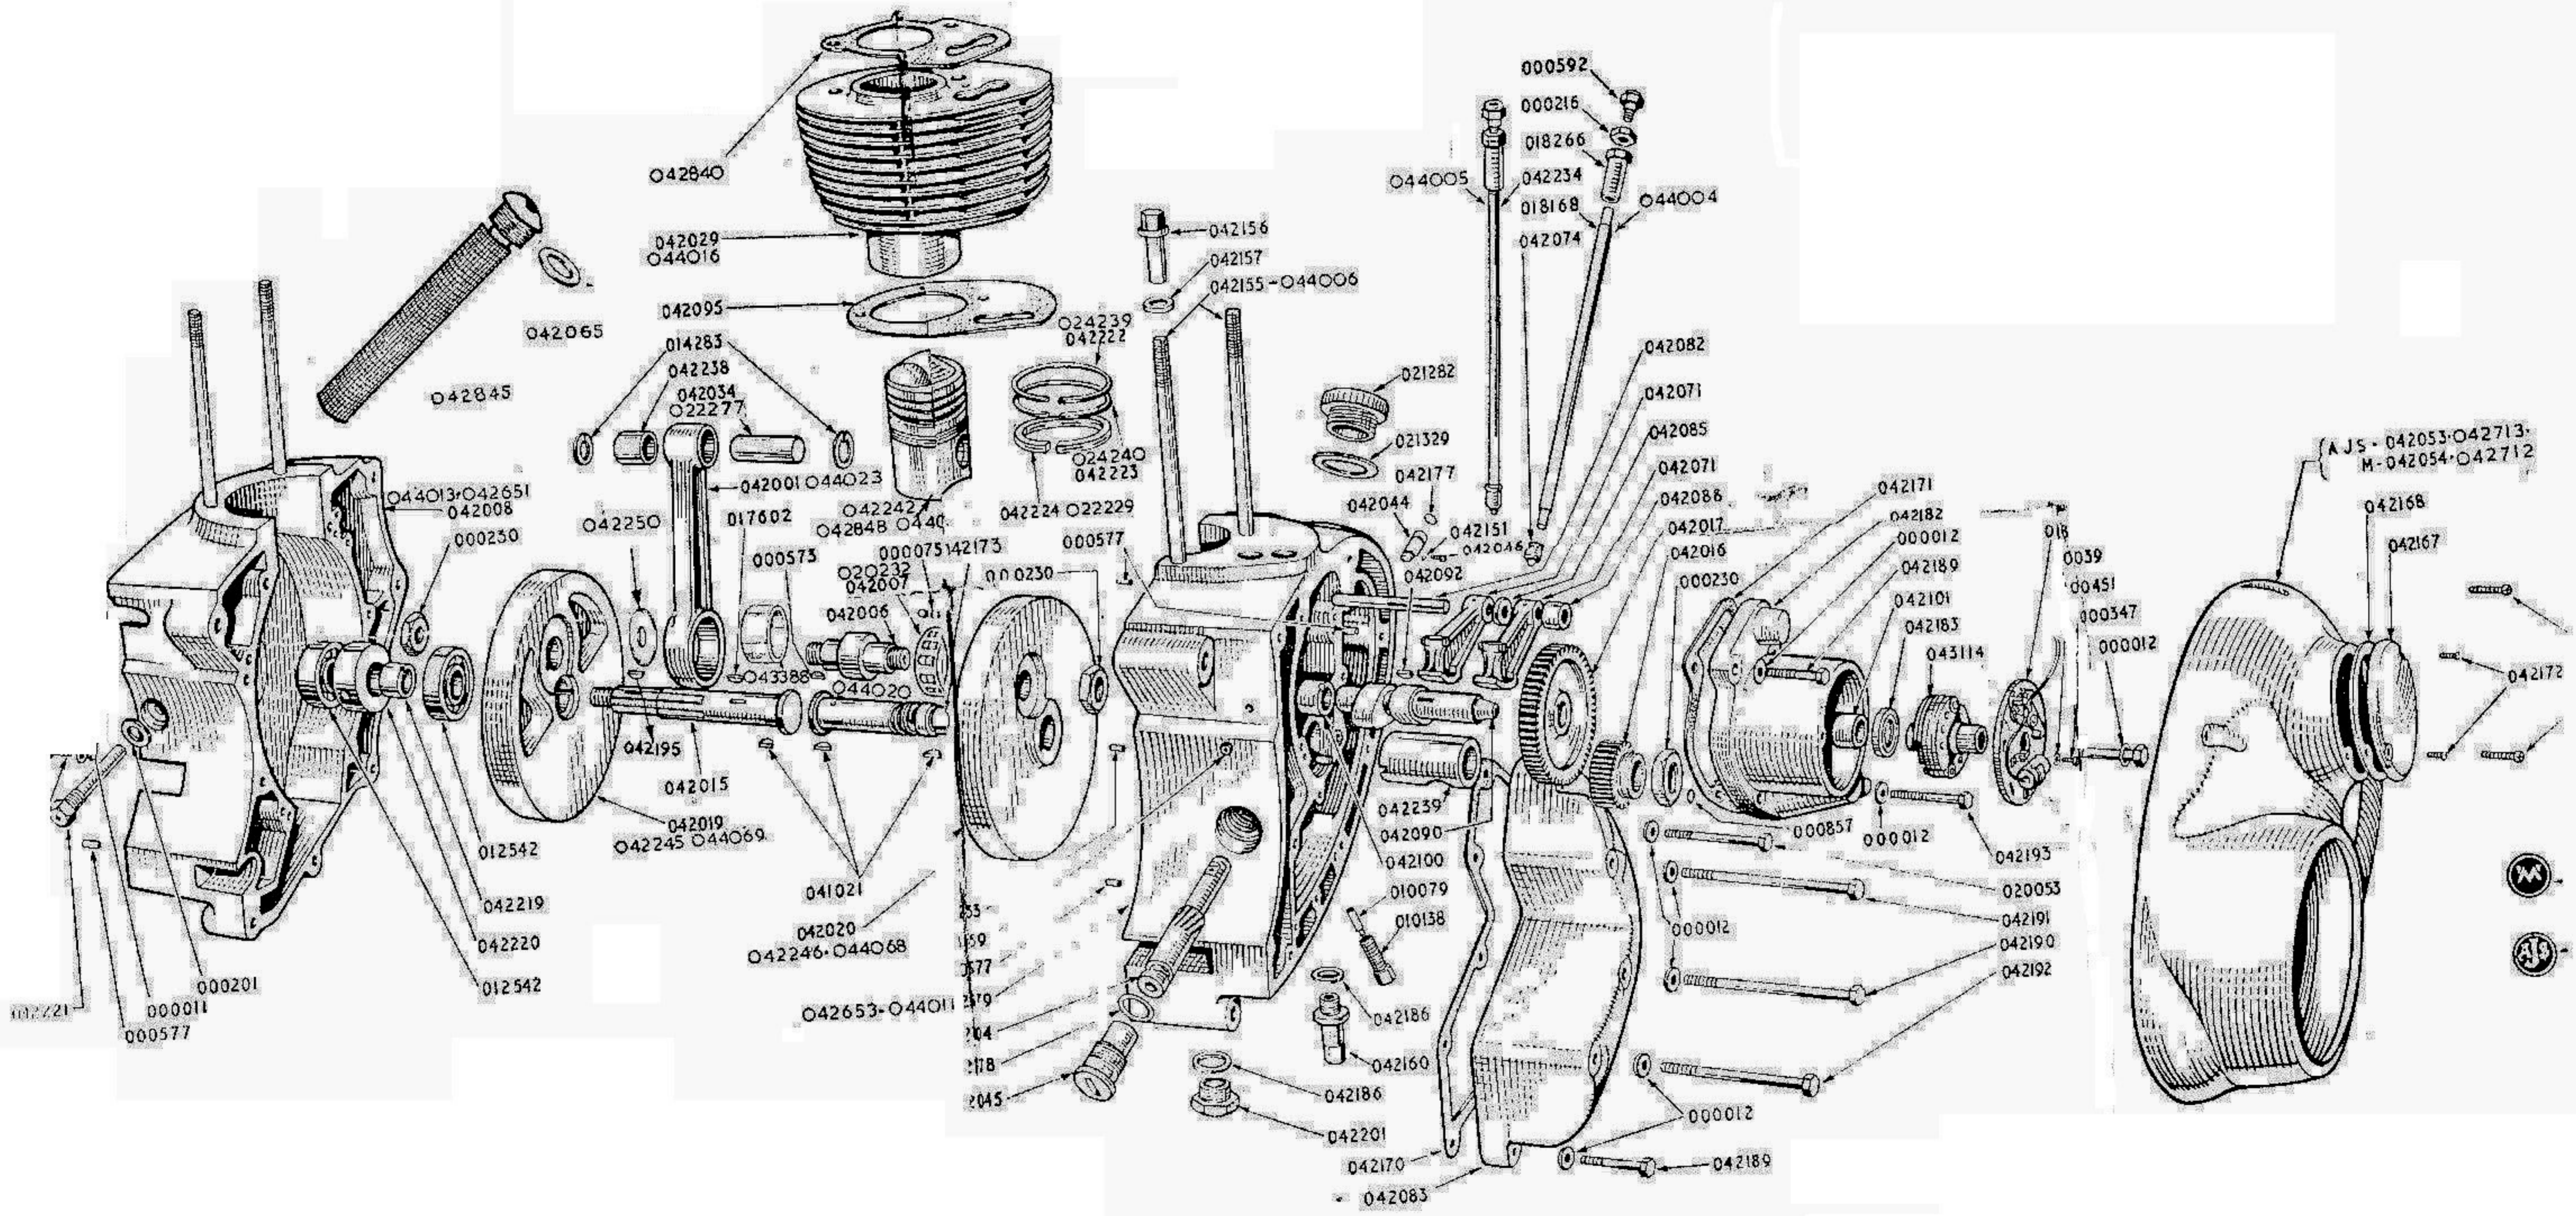

Use in conjunction with 1960 250/350 lightweight parts list.

EXPLODED VIEW OF MATCHLESS & A.J.S. 250c.c. & 350c.c. OVERHEAD VALVE ENGINE

(AJS - 042053-042713-
 M-042054-042712)

CARBURETTOR COMPLETE

042925
042197
044028