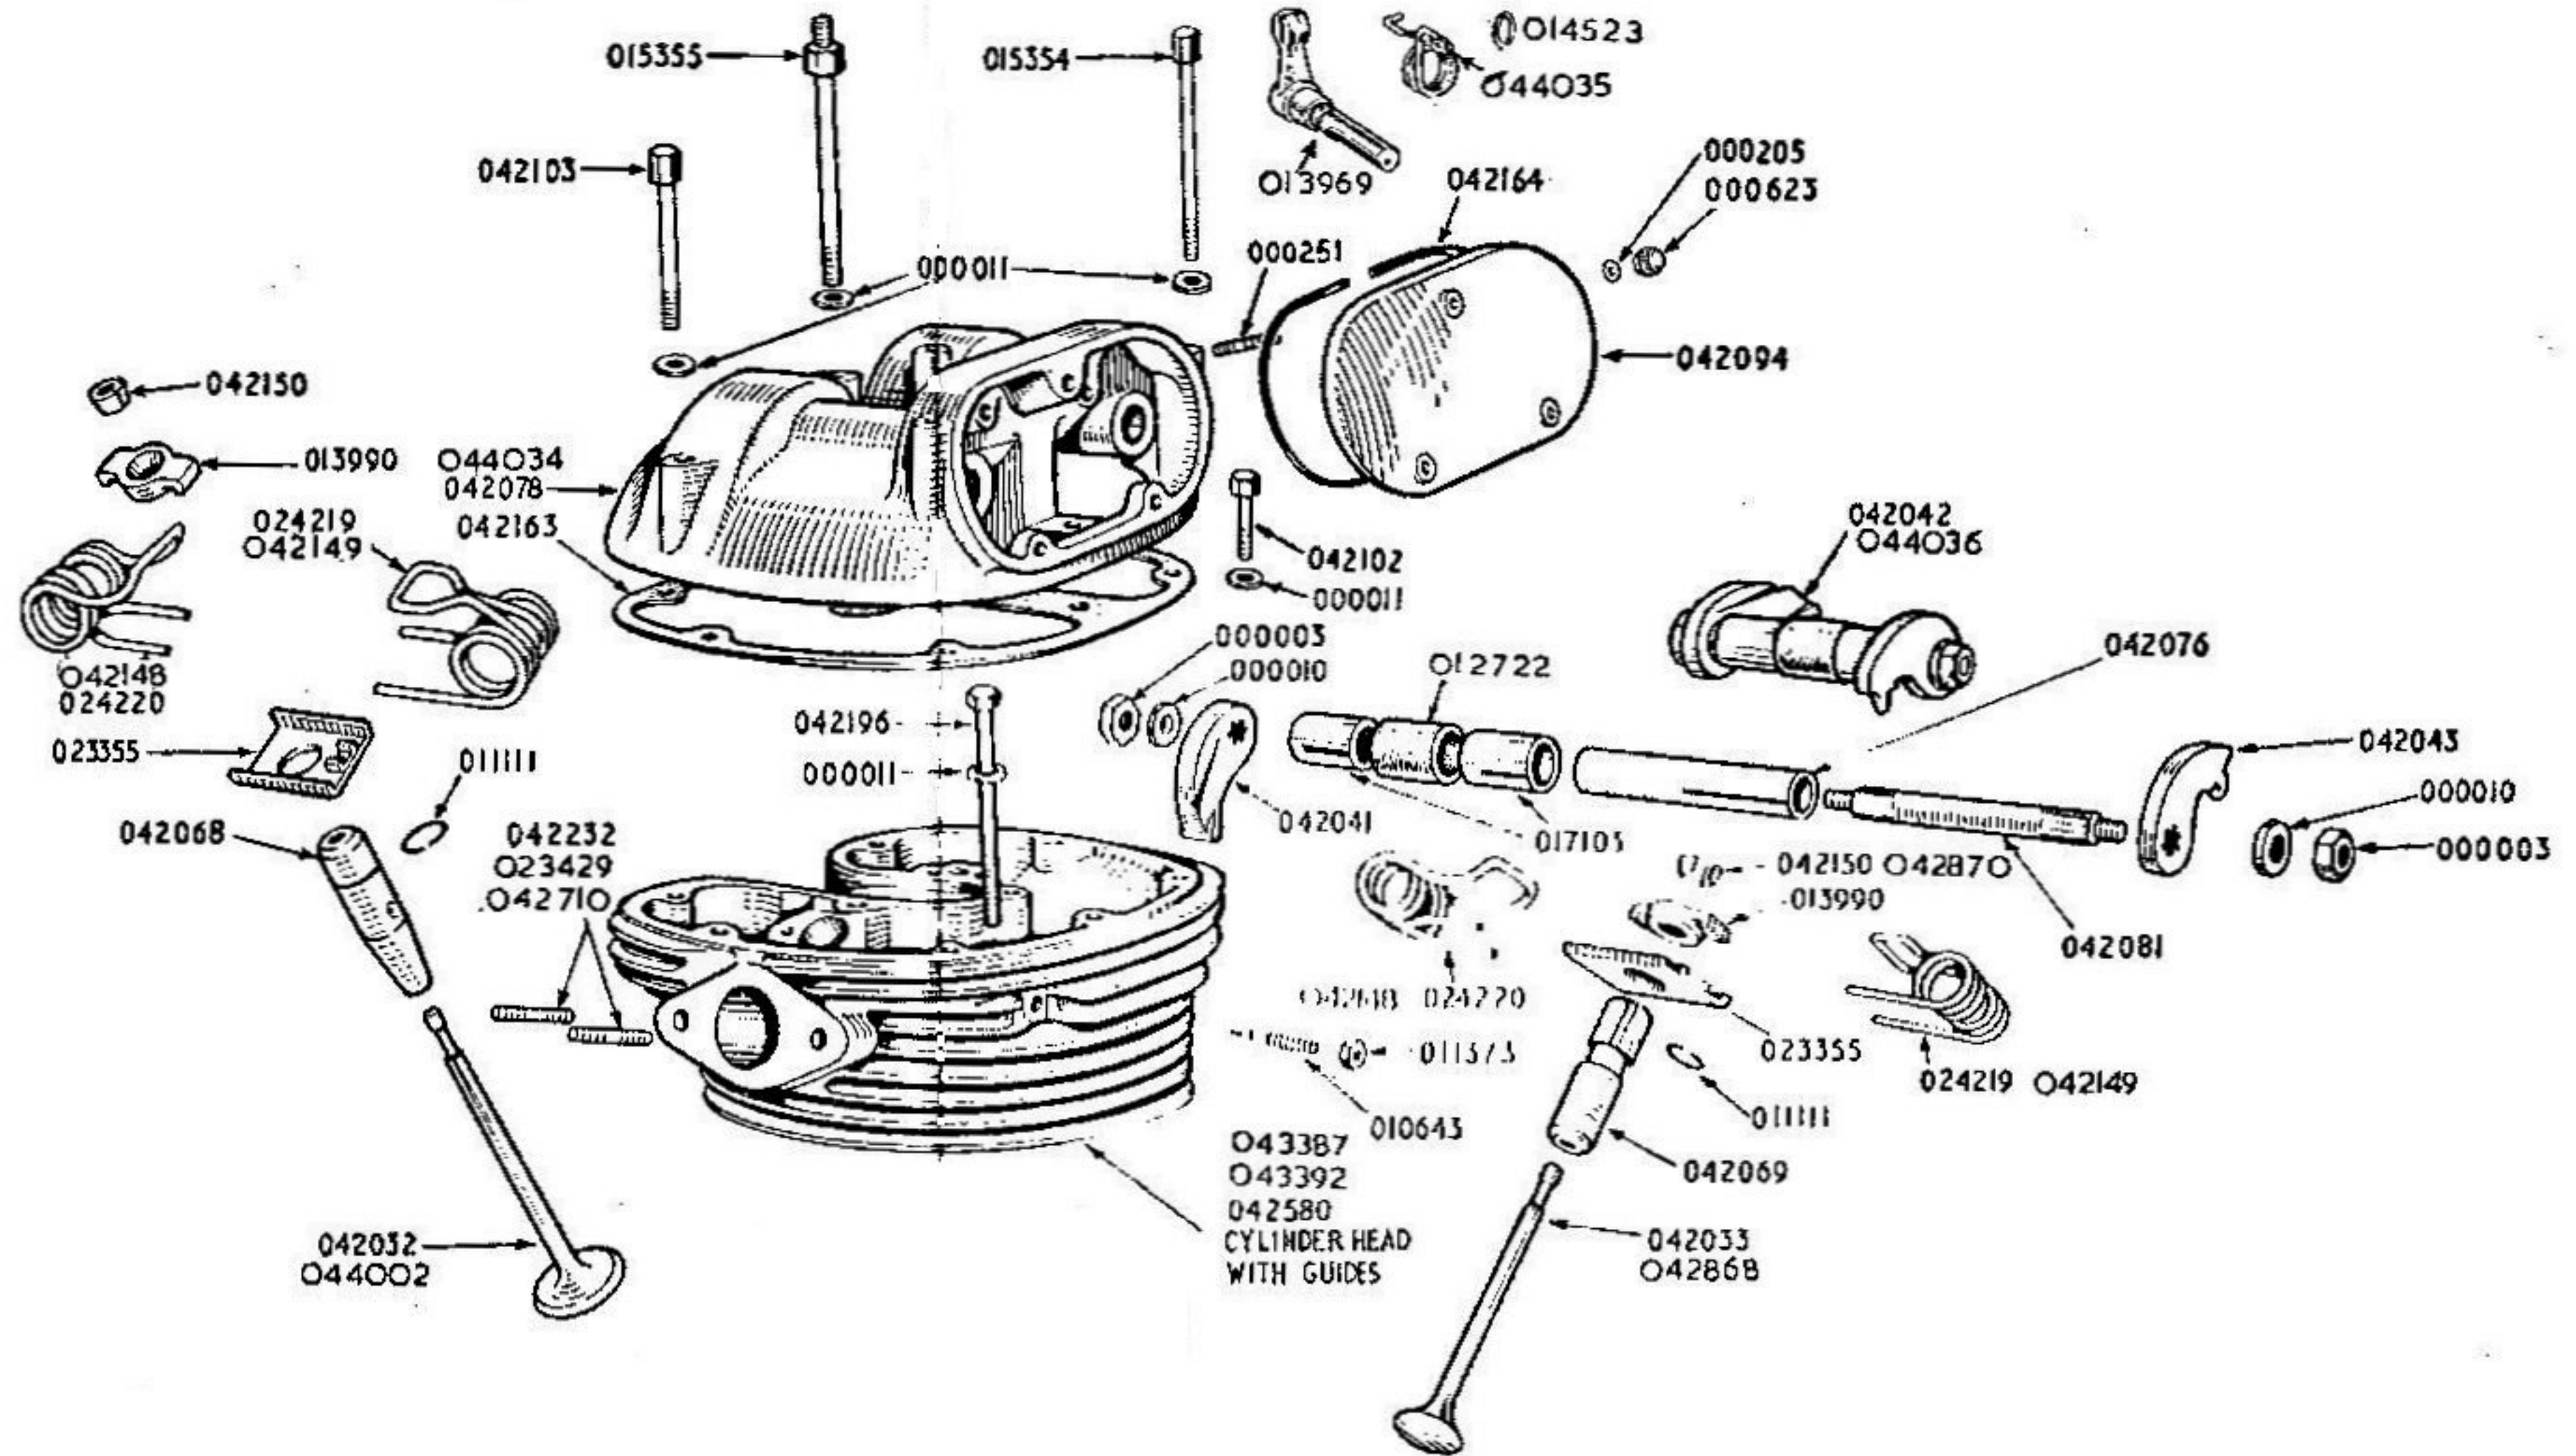

Use in conjunction with 1960 250/350 lightweight parts list.

EXPLODED VIEW OF MATCHLESS & A.J.S. 250c.c. & 350c.c. OVERHEAD VALVE ENGINE

(AJS - 042053-042713-
 M-042054-042712)

CARBURETTOR COMPLETE

042925
042197
044028