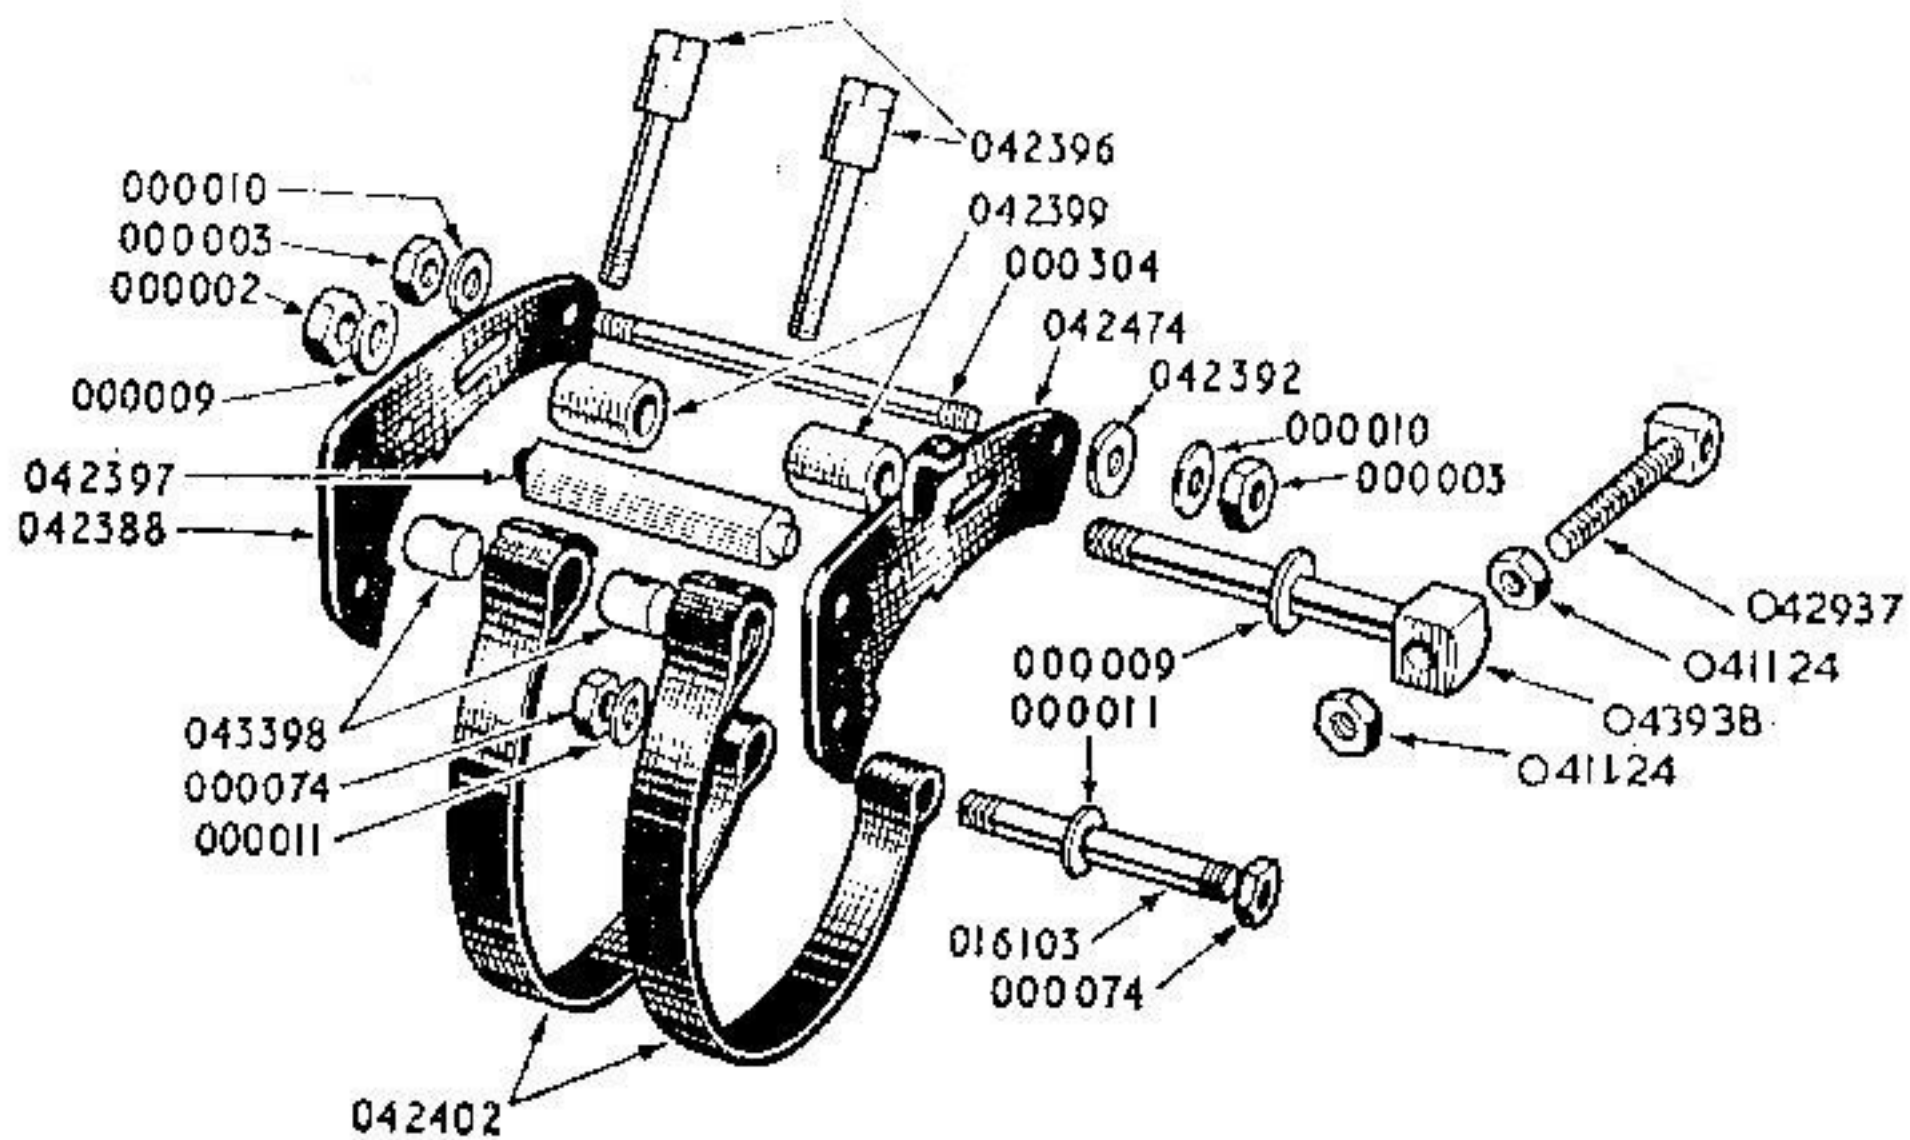

Use in conjunction with 1960 250/350 lightweight parts list.

EXPLODED VIEW OF MATCHLESS & A.J.S. 250c.c. & 350c.c. OVERHEAD VALVE ENGINE

(AJS - 042053-042713-
 M-042054-042712)

CARBURETTOR COMPLETE

042925
042197
044028