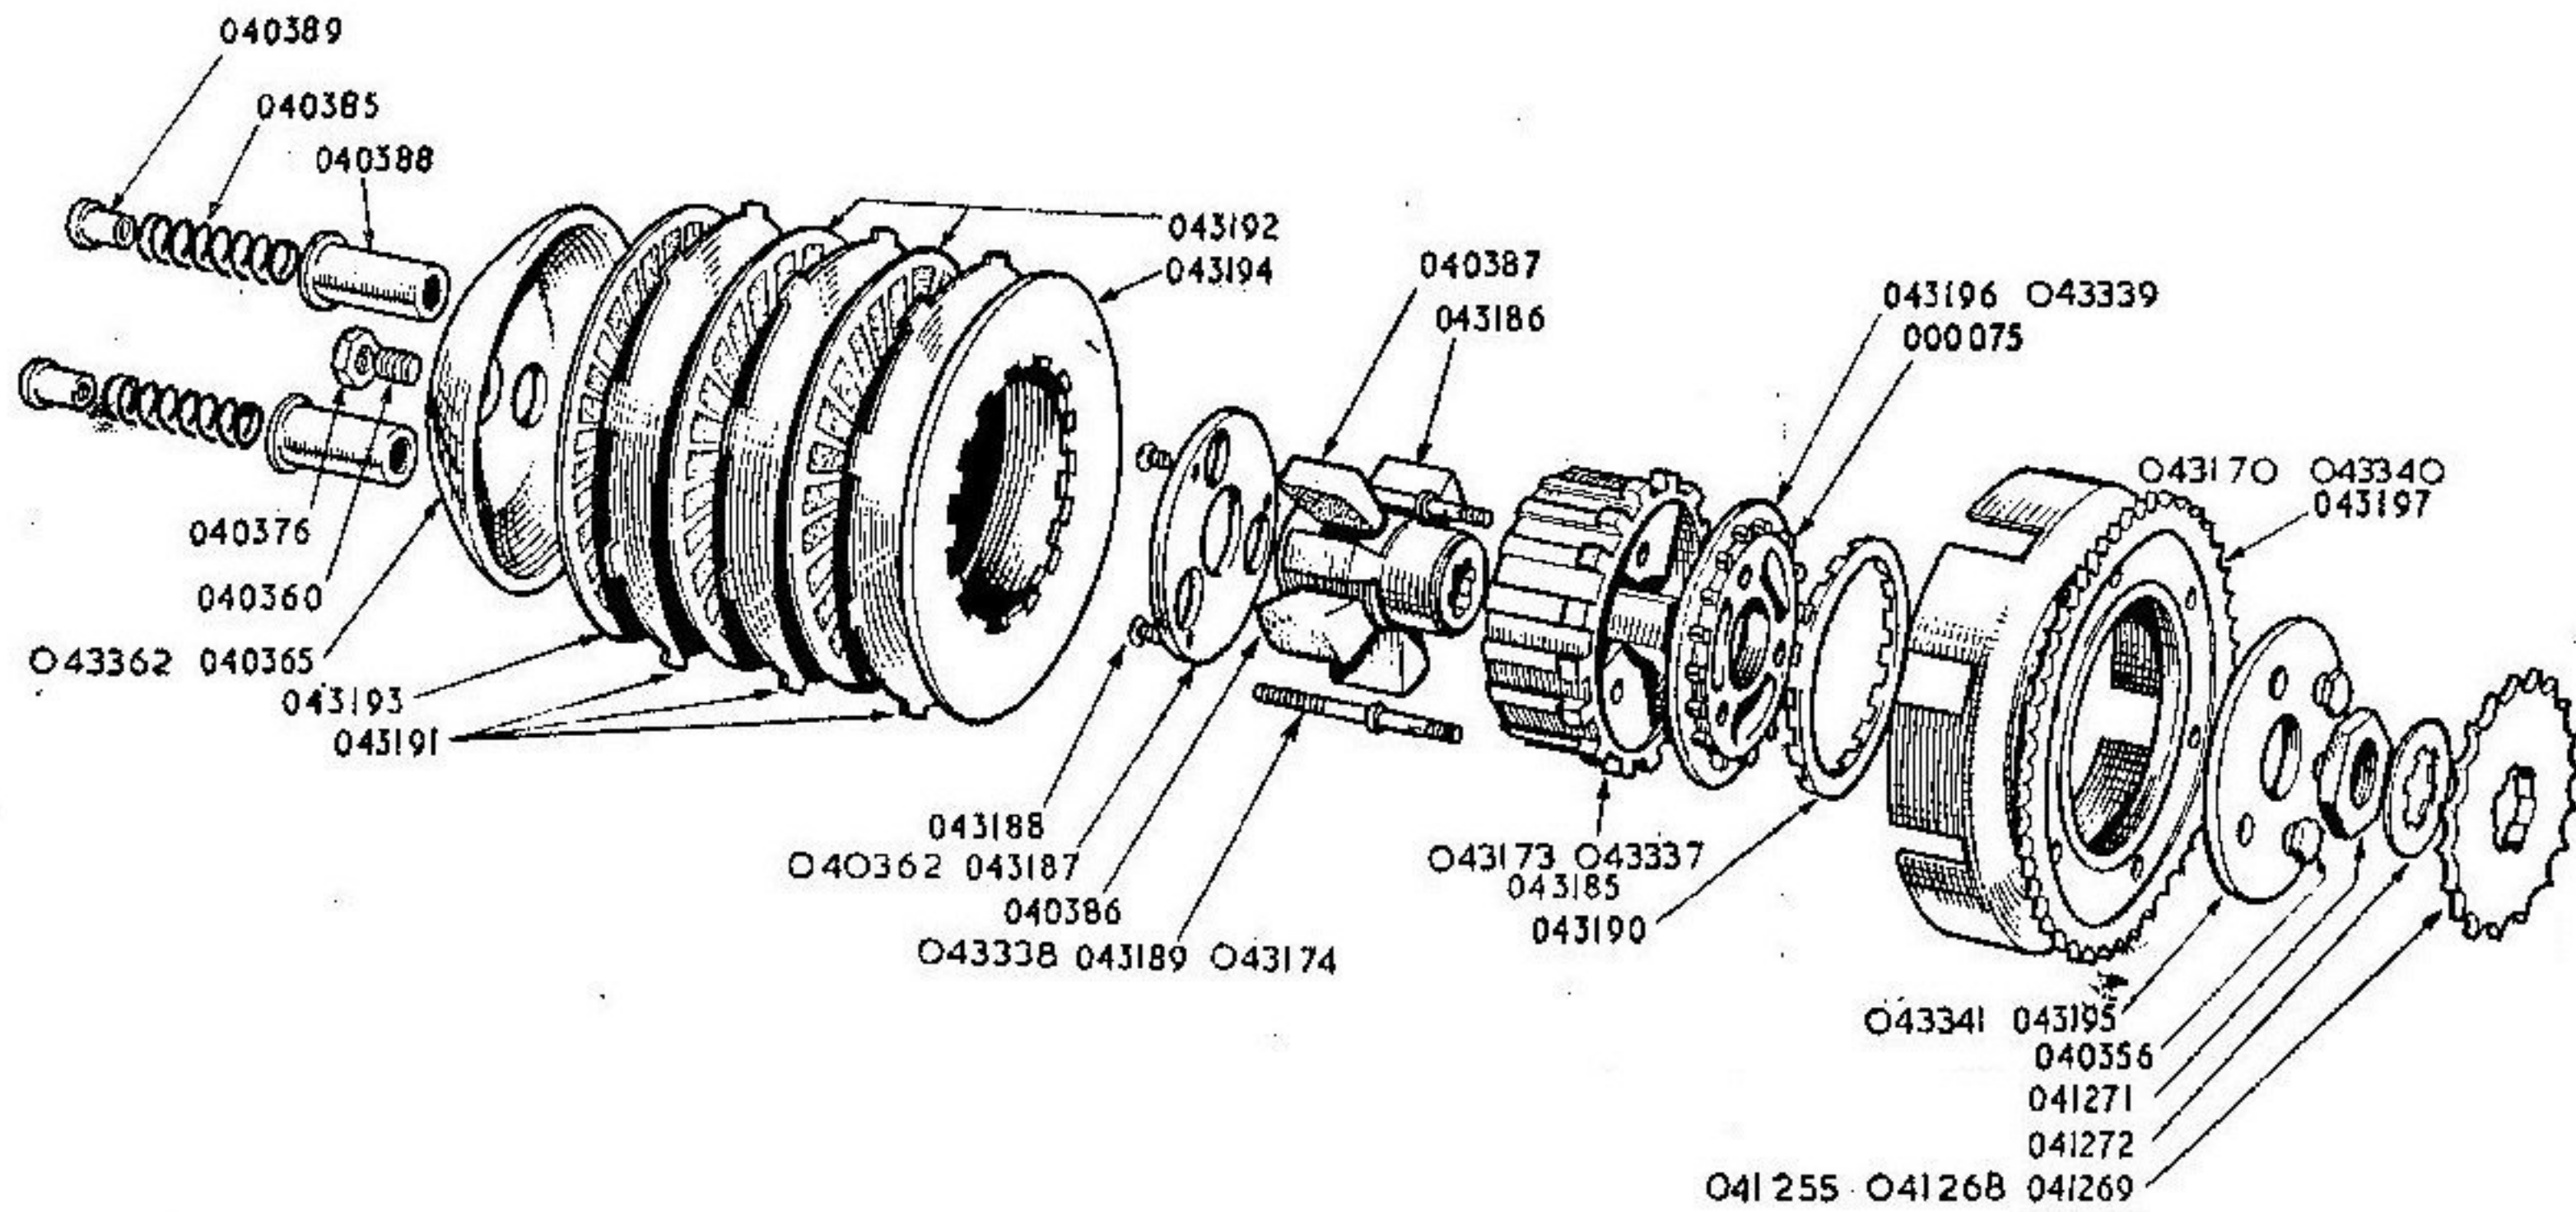

Use in conjunction with 1960 250/350 lightweight parts list.

EXPLODED VIEW OF MATCHLESS & A.J.S. 250c.c. & 350c.c. OVERHEAD VALVE ENGINE

(AJS - 042053-042713-
 M-042054-042712)

CARBURETTOR COMPLETE

042925
042197
044028