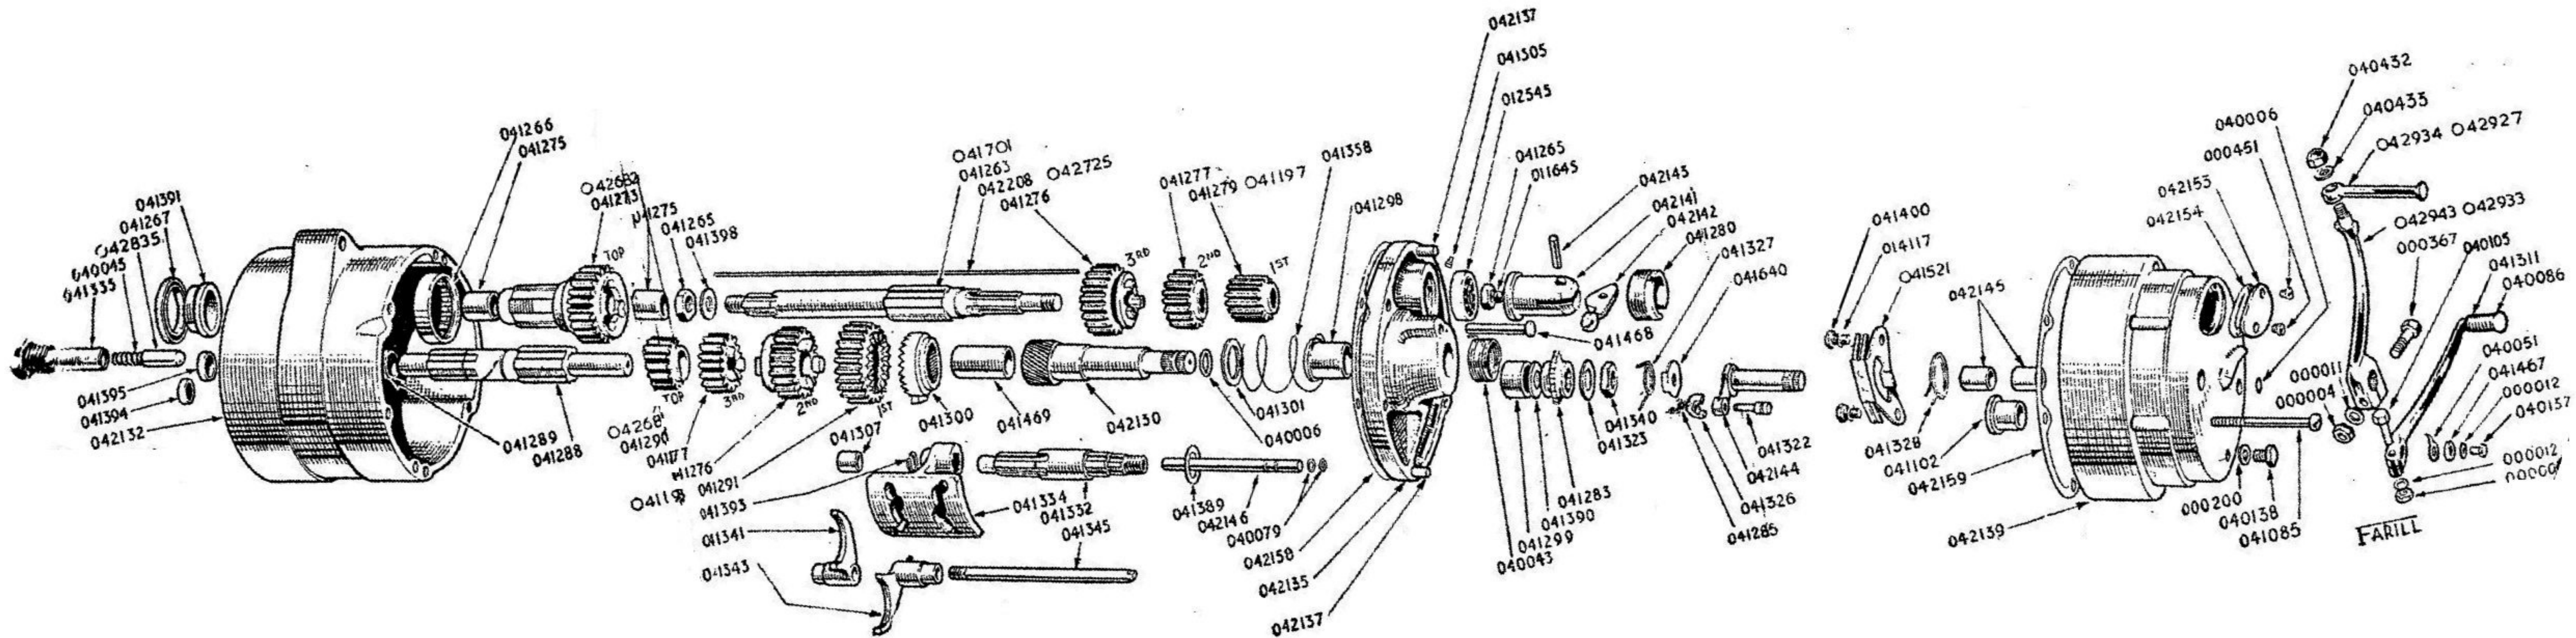

Use in conjunction with 1960 250/350 lightweight parts list.

EXPLODED VIEW OF MATCHLESS & A.J.S. 250c.c. & 350c.c. OVERHEAD VALVE ENGINE

(AJS - 042053-042713-
 M-042054-042712)

CARBURETTOR COMPLETE

042925
042197
044028