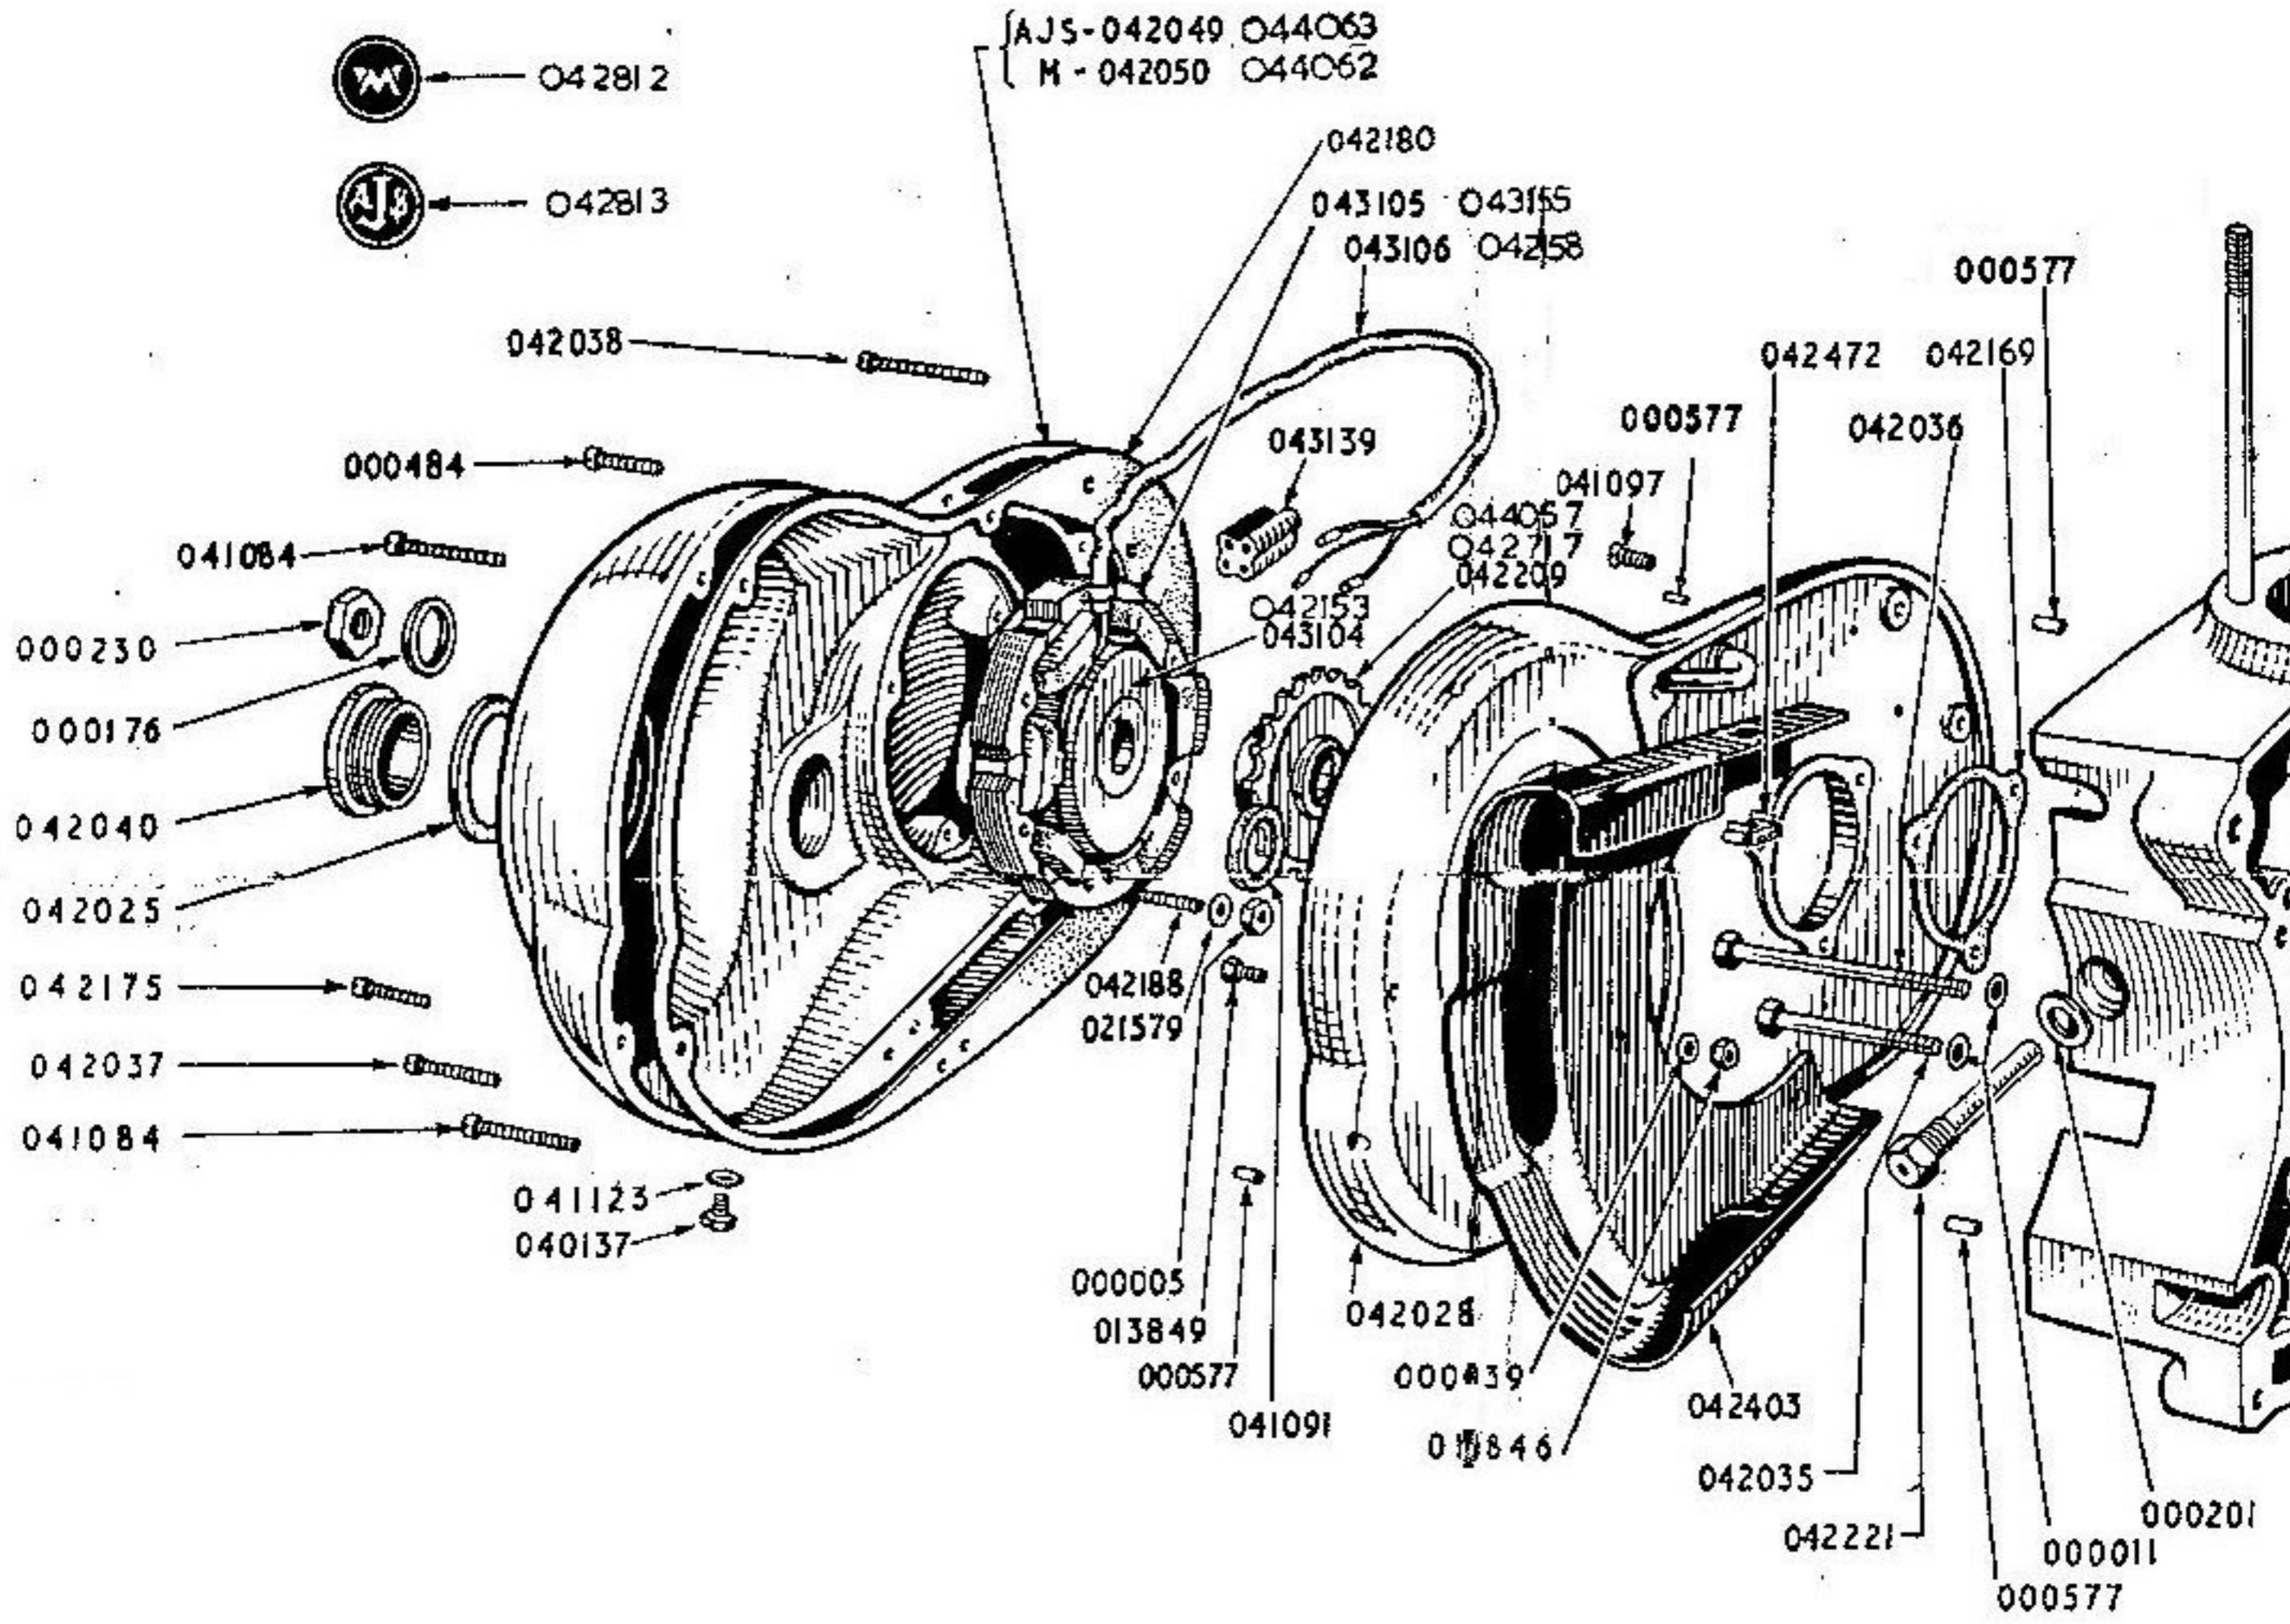

Use in conjunction with 1960 250/350 lightweight parts list.

EXPLODED VIEW OF MATCHLESS & A.J.S. 250c.c. & 350c.c. OVERHEAD VALVE ENGINE

(AJS - 042053-042713-
 M-042054-042712)

CARBURETTOR COMPLETE

042925
042197
044028