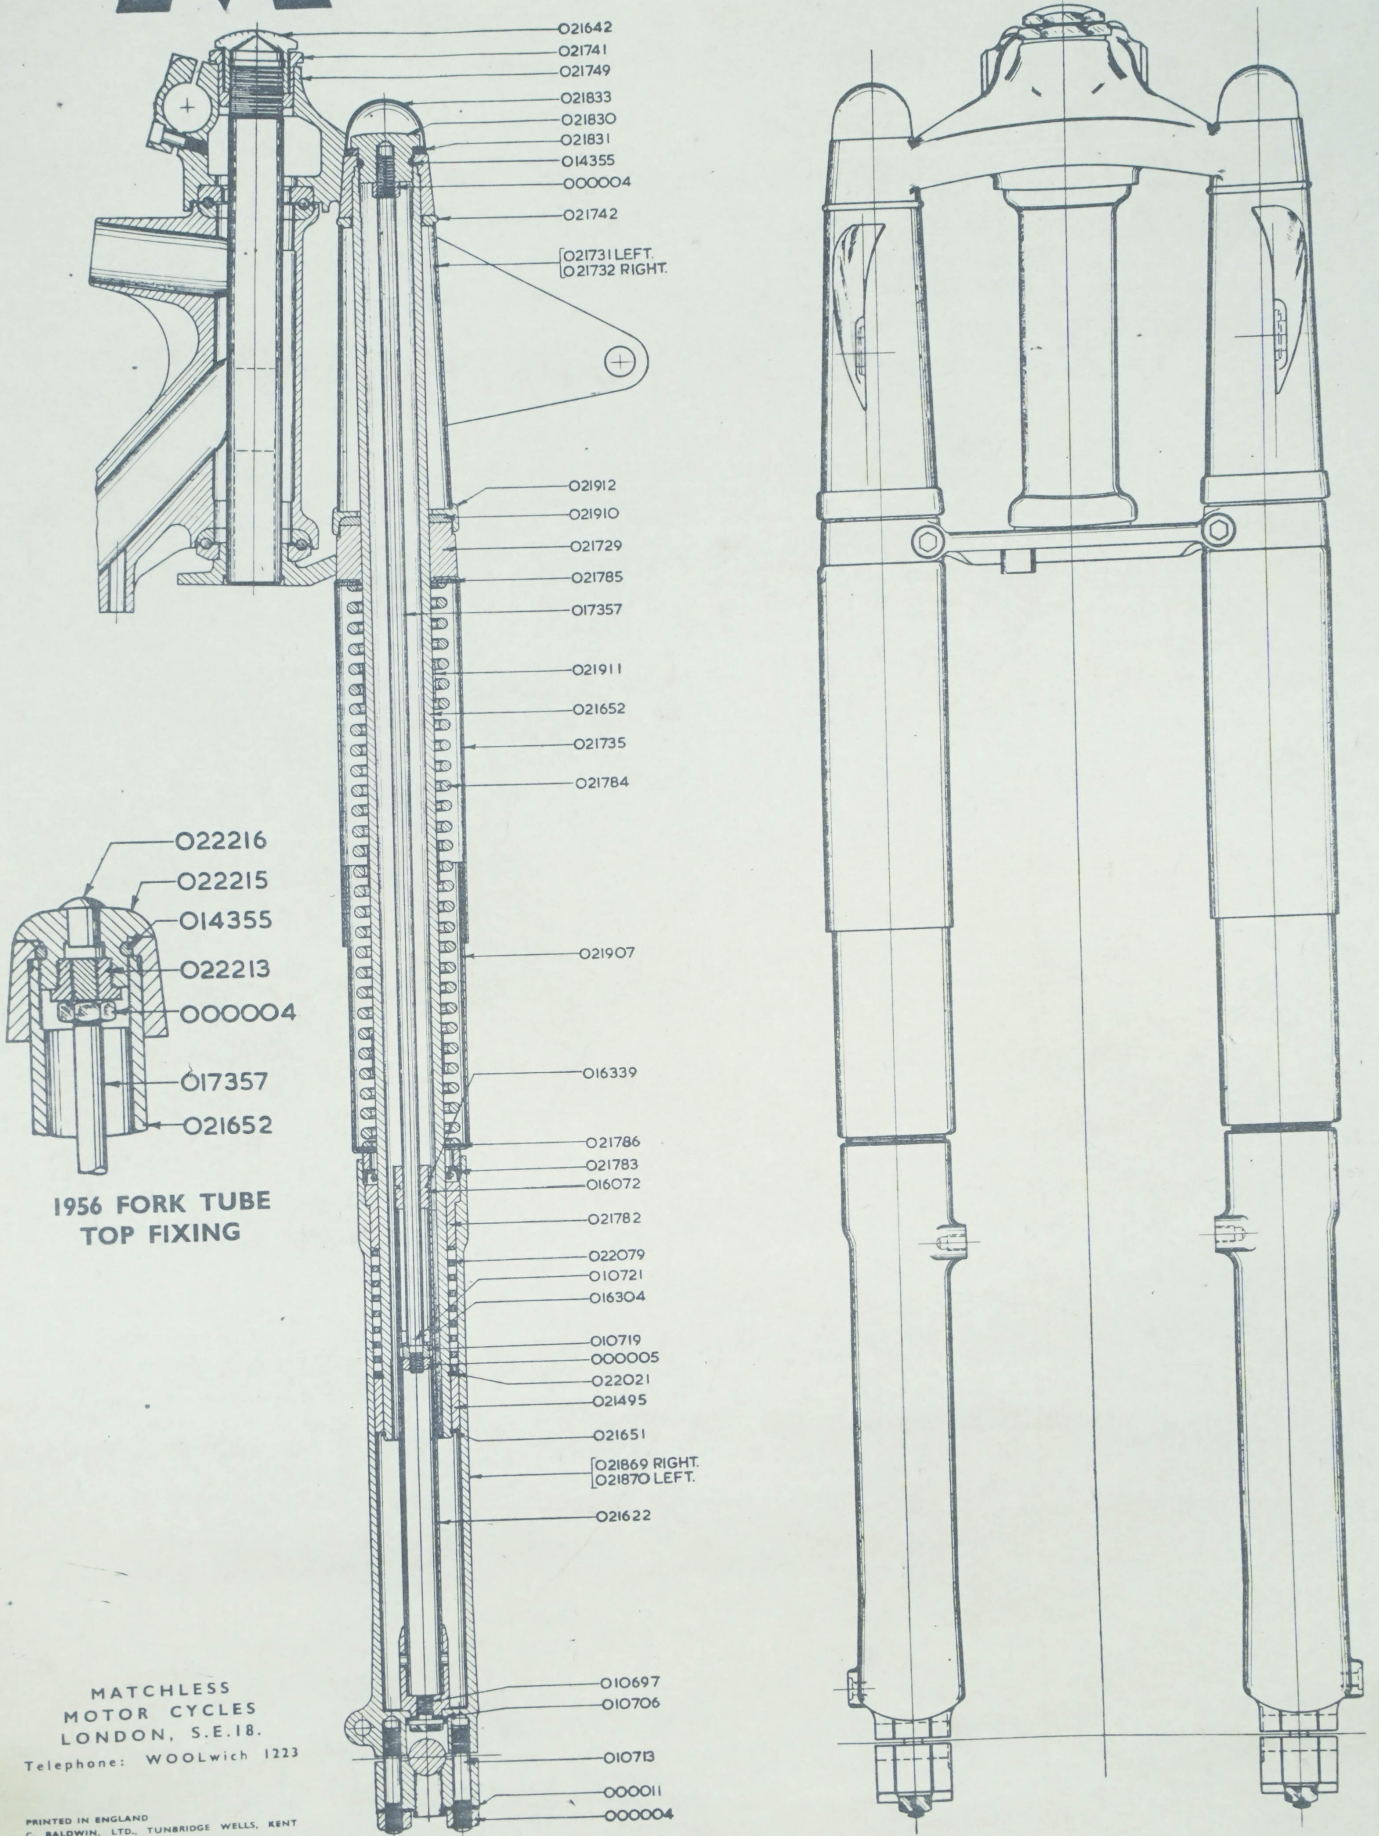

TELEDRAULIC FRONT FORKS

1956 FORK TUBE
TOP FIXING

MATCHLESS
MOTOR CYCLES
LONDON, S.E.18.
Telephone: WOOLWICH 1223

PRINTED IN ENGLAND
C. BALDWIN, LTD., TUNBRIDGE WELLS, KENT
110586