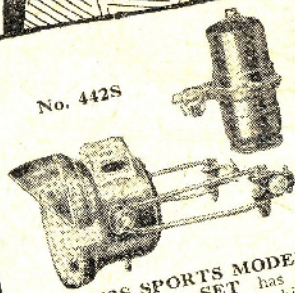

No. 442S SPORTS MODEL PROJECTOR SET has a Silvered Mirror Reflector which gives a steady penetrative light, and our long Girder Sports Brackets of great rigidity. The separate Generator has an adjustable bracket for fitting to bars or down tubes. Lamp Front: 6 1/2 in.
Price Complete Set 47/6