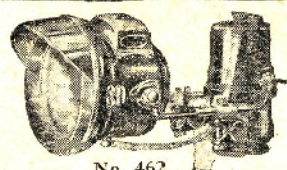

No. 331FS PROJECTOR SET is specially designed for Lightweight machines and has a Silvered Mirror Reflector which gives a very good light. This is one of the models with our special Fork Brackets which enable the lamp to be rigidly mounted on the front forks.
Lamp Front: 4 1/2 in.
Price Complete Set 27/-

No. 60 THE LUCAS No. 60 MOTOR CYCLORN is a popular model. The "turns" of the tube are of patented design—therefore exclusive—and follow definite acoustic principles. As they are enclosed in the body of the horn the appearance is neat and compact, while cleaning is greatly facilitated.
Ebony Black Finish
Price 15/6
We also list No. 52 for large machines (27/6) and No. 63 for lightweights (10/6).