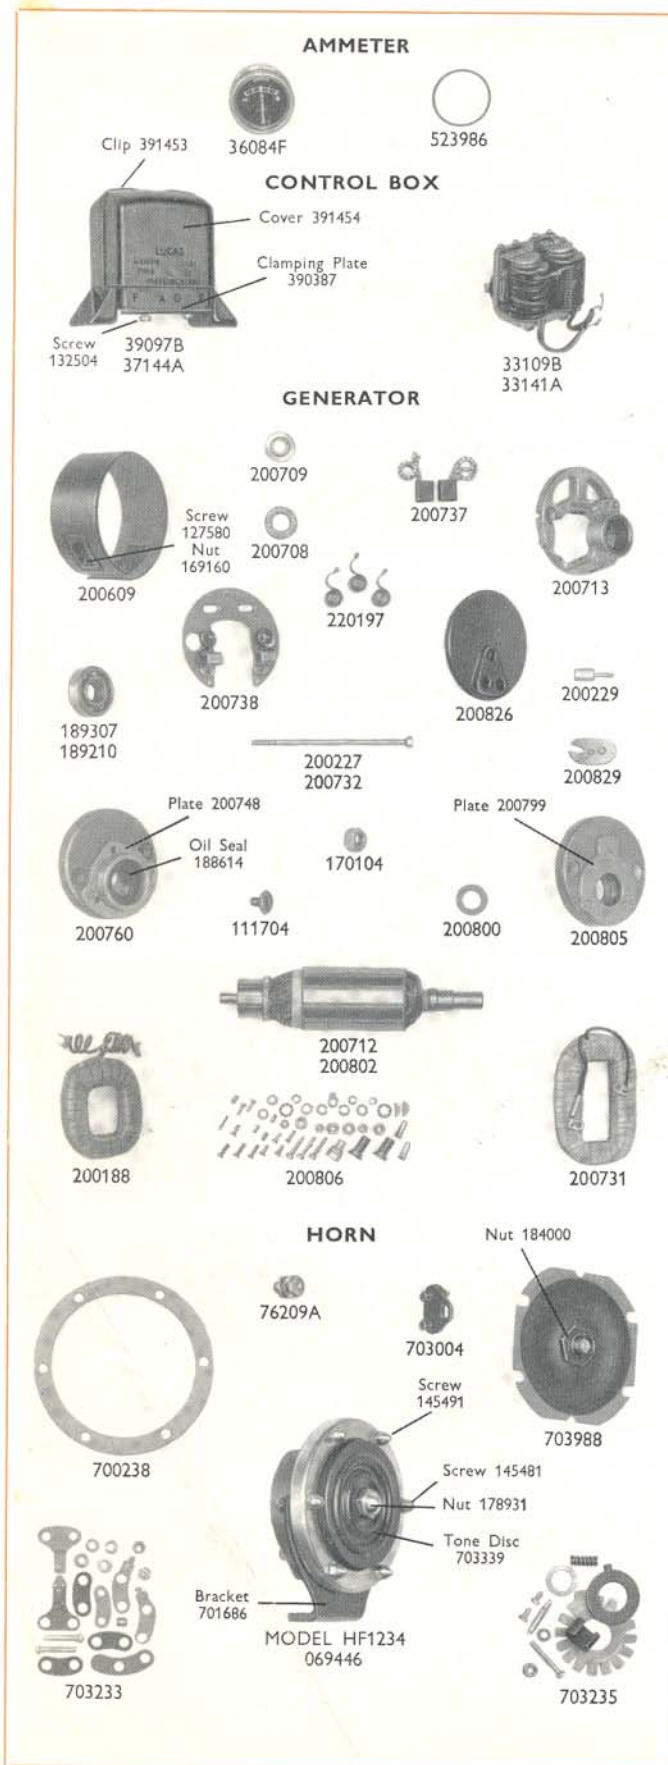

AMMETER		All Models	
Model Ordering No.		CZU27 36084F	
Detailed Parts			
§Nut, terminal	...	166043	
§Washer, terminal	...	185022	
§Ring, rubber	...	523986	
CONTROL BOX		Single Cylinder Models	Twin Cylinder Models
Model Ordering No.		MCR2 37144A	MCR2 37097B
Detailed Parts			
§Cover	...	391454	391454
§Clip, cover fixing	...	391453	391453
§Regulator	...	33141A	33109B
§Screw, regulator fixing	...	100384	100384
§Washer, regulator fixing screw	...	185038	185038
§Clamping plate	...	390387	390387
§Screw, fixing	...	132504	132504
GENERATOR		Single Cylinder Models	Twin Cylinder Models
Model Ordering No.		E3N 20028B	E3L 20009F
Detailed Parts			
§Cover band assembly	...	200609	200609
§Screw, cover band fixing	...	127580	127580
§Nut, cover fixing screw	...	169160	169160
§Brush set	...	200737	200737
§Bracket or frame, commutator end	...	200713	200713
§Bearing	...	189210	189210
§Washer, felt bearing	...	200708	200708
§Cup, felt bearing washer	...	200709	200709
§Insulating plate with brush boxes	...	200738	200738
§Spring set, brush tension	...	220197	220197
§Cover assembly	...	200826	200826
§Terminal pin	...	200229	200229
§Plate, clamping terminal	...	200829	200829
§Bearing, drive end	...	189307	189307
§Bracket or Frame, drive end	...	200805	200760
§Plate, bearing	...	200799	200748
§Oil, seal	...	—	188614
§Nut, shaft	...	170104	—
§Screw, gear retaining	...	—	111704
§Nut, bearing retaining	...	200800	—
§Armature	...	200802	200712
§Field coil	...	200188	200731
§Bolt, through fixing	...	200227	200732
§Sundry parts set	...	200806	200806
HORN		All Models	
Model Ordering No.		HF1234 069446	
Detailed Parts			
§Bracket	...	701686	
§Tone disc	...	703339	
§Nut, tone disc	...	178931	
§Screw, bracket fixing (½ B.S.F.)	...	145481	
§Screw, cover fixing (1 B.A.)	...	145491	
§Diaphragm	...	703988	
§Nut, diaphragm fixing	...	184000	
§Washer, diaphragm packing	...	700238	
§Contact set	...	703233	
§Terminal block	...	703004	
§Sundry parts set	...	703235	
HORN PUSH HP26	...	76209A	
BATTERY		All Models	
		PU7E/9	

§Recommended stock items.