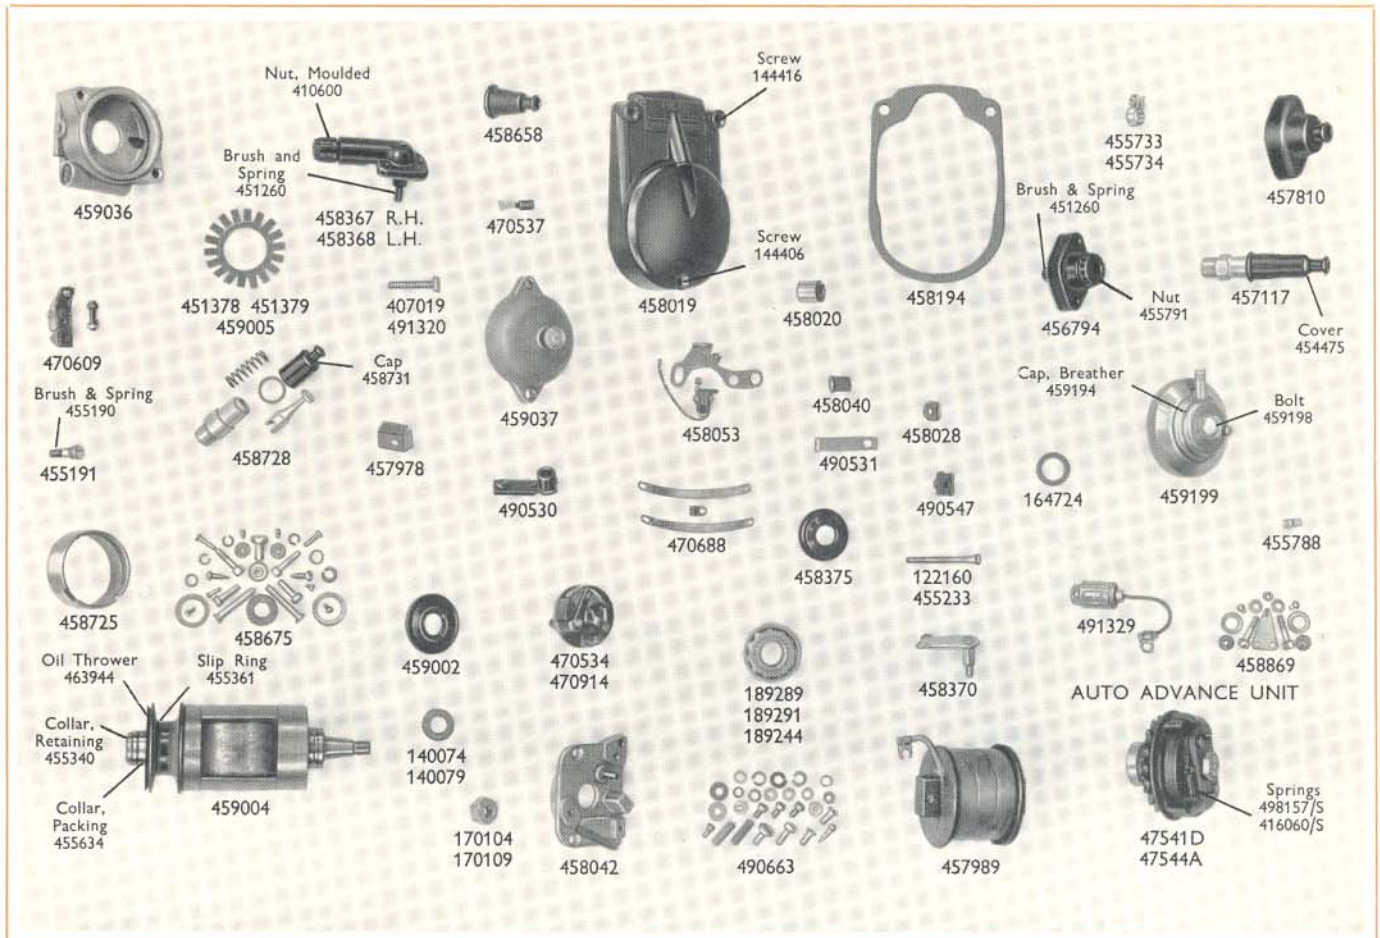

MAGNETO	Twin Cylinder Models	MAGNETO	Single Cylinder Models	MAGNETO	Competition Models
Model Ordering No.	K2F 42230D	Model Ordering No.	SR1 42294A	Model Ordering No.	NR1 42179N
Detailed Parts		Detailed Parts		Detailed Parts	
§Pick up assembly, right hand ...	458367	§Cover assembly ...	458019	§Cover, pick-up, waterproof, rubber	457810
§Pick up assembly, left hand ...	458368	§ Gasket, rubberised cork ...	458194	Clip, cable to cover, with screw ...	455733
§ Brush and spring ...	451260	§ Screw, cover fixing, short ...	144416	§Pick up assembly ...	456794
§ Nut, moulded ...	410600	§ Screw, cover fixing, long ...	144406	§ Brush and spring ...	451260
Grommet, rubber ...	458658	§ Terminal, low tension ...	491320	§ Nut, moulded ...	455791
§Cover, contact breaker end ...	459037	§ Bush, low tension terminal insulating	458028	§Cover, contact breaker ...	459199
§Screw, contact breaker fixing ...	122160	§Condenser assembly ...	491329	§ Bolt ...	459198
§Contact breaker ...	470534	§Contact set ...	458053	§ Cap, breather ...	459194
§ Contact set ...	470609	§ Lubricating pad assembly ...	458040	§Screw, taper head, contact breaker fixing ...	455233
§ Springs set, actuating ...	470688	§Plate, contact breaker end ...	458042	§Contact breaker assembly ...	470914
§Control parts set ...	458728	§Bearing, contact breaker end ...	189289	§ Brush and spring, contact breaker earth ...	457117
§ Cap, rubber ...	458731	§Cup, bearing insulating ...	451378	§Control parts set ...	470537
§Cam ...	458725	§Cup, bearing insulating ...	451378	§ Cover, barrel, waterproof rubber	454475
§Plate, with bearing ring ...	459036	§Nut, shaft ...	170109	Clip, seal, cable to cover ...	455734
§ Cup, bearing insulating ...	451379	§Washer, shaft nut ...	140079	§Washer, barrel seating ...	164724
§Nut, shaft ...	170104	§Bearing, drive end ...	189291	§Nipple, cable ...	455788
§Washer, 13/32" plain, shaft ...	140074	§Cup, bearing insulating ...	451379	§Nut, shaft ...	170104
§Armature ...	459004	§Oil, seal ...	458375	§Washer, plain, shaft ...	140074
§ Slip ring ...	455361	§Coil, wound assembly ...	457989	§Brush, spring and holder, magneto earth ...	455191
§ Oil, thrower ...	463944	§ Terminal, cut out ...	407019	§ Brush and spring, magneto ...	455190
§ Collar, steel packing ...	455634	§ Insulating cushion, cut out terminal	457978	§Sundry parts set ...	458869
§ Collar, steel, bearing retaining ...	455340	§ Insulating piece, cut out terminal ...	490547		
§Bearing, contact breaker end ...	189291	§ Strip, earthing ...	490531	AUTO ADVANCE UNITS	
§Bearing, drive end ...	189244	§ Cover, rubber earthing terminal ...	490530	Ordering No.	47544A
§Cup, bearing insulating ...	459005	§Sundry parts set ...	490663		47541D
§Oil seal, rubber ...	459002			Detailed Parts	
§Brush, spring and holder ...	455191			Spring ...	498157/S
§ Brush and spring, earth ...	455190			Washer, cover clip ...	498131
§Spring and pin, pick up ...	458370			Washer, disc cover ...	498339
§Sundry parts set ...	458675			Nut, fixing ...	498303