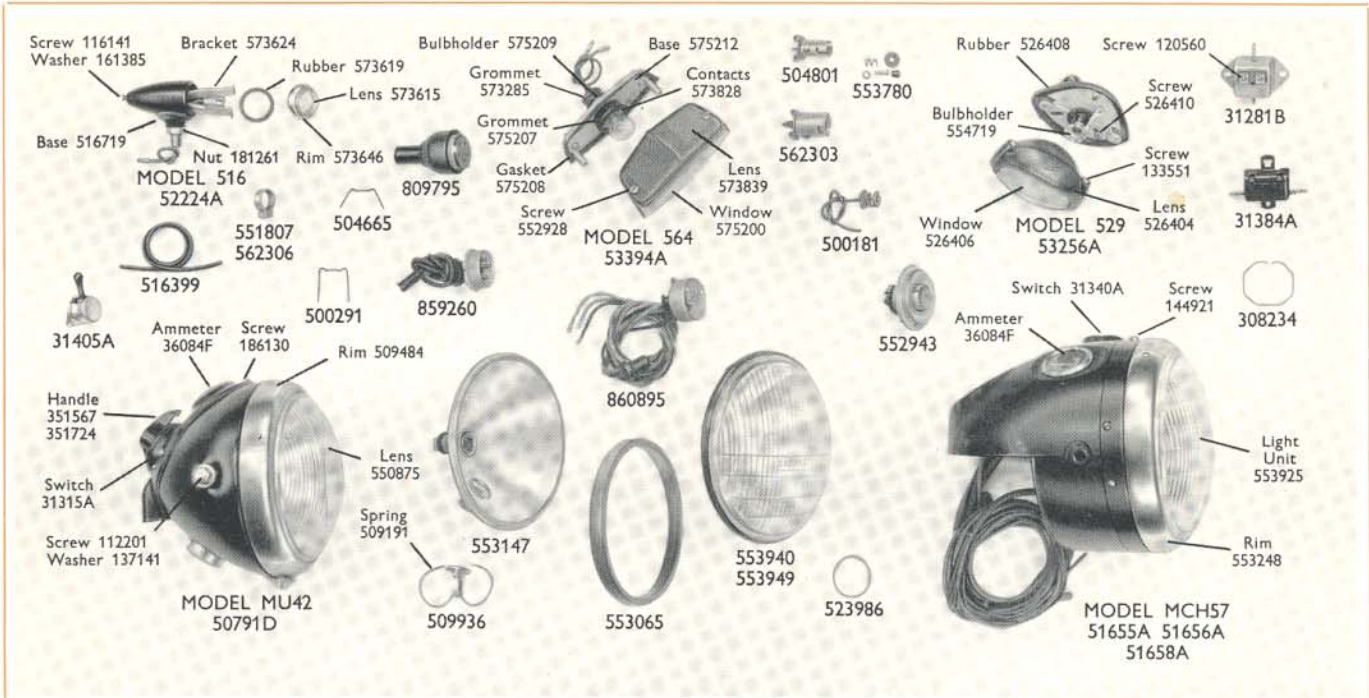

TWIN CYLINDER MODELS

A.J.S. '20' 500 c.c. MATCHLESS 'G9' 500 c.c.

JOSEPH LUCAS LTD • BIRMINGHAM 19 • ENGLAND

HEADLAMPS	All Models (except Competition)			HEADLAMPS	Competition Models	Competition Models	
	Home & Export, except destinations listed	Export, France	Export, Europe not France				Model Ordering No.
Model Ordering No.	MCH57 51655A	MCH57EF 51656A	MCH57 51658A	MU42 50791D	MU42 50791D	MU42 50791D	
Detailed Parts				Detailed Parts	Detailed Parts (continued)		
§Rim or door	553248	553248	553248	§Panel	516524	§Bulb, main	168
§Screw, rim fixing	144921	144921	144921	§Screw, panel fixing	186130	§Bulb, pilot	200
§Light unit	553925	553949	553940	§Ammeter (Details on page 4)	36084F	§Catch, front rim	509936
§Wires, light unit fixing	504665	504665	504665	§Switch, lighting (Details on this page)	31315A	§Spring	509191
§Backshell	—	—	—	§Rim or door with lens	509484	§Cord, rubber	516399
§Adaptor	860895	562303	860895	§Wire, lens fixing	500291	§Screw, lamp fixing	112201
§Clip & Screw, bulbholder	—	562306	—	§Lens	550875	§Washer, lamp fixing	137141
§Sleeve, terminal	188818	188818	188818	§Bead	553065	§Sleeve, terminal	188818
§Ring, ammeter and switch sealing	523986	523986	523986	§Reflector	553147	§Plug	859260
§Bulb	312	—	403	§Bulbholder, main	504801	§Socket	809795
§Switch (Details on this page)	31340A	31340A	31340A	§Clip and screw	551807		
§Ammeter (Details on page 4)	36084F	36084F	36084F	§Interior, pilot	500181		
SIDE LAMP	All Models	STOP TAIL, REFLEX AND NUMBER PLATE LAMP		All Models (except Competition)	TAIL AND NUMBER PLATE LAMP	Competition Models	
Model Ordering No.	516 52224A	Model Ordering No.		564 53394A	Model Ordering No.	529 53256A	
Detailed Parts		Detailed Parts			Detailed Parts		
§Screw, bulbholder	116141	§Lens	573839	§Lens	526404		
§Washer	161385	§Window	575200	§Window	526406		
§Rim or door	573646	§Screw, lens retaining	552928	§Screw, fixing	133551		
§Lens	573615	§Base assembly	575212	§Bulbholder	554719		
§Rubber, lens seating	573619	§Bulbholder assembly (shell)	575209	§Bulbholder	526408		
§Bracket with bulbholder	573624	§Grommet, bulbholder	575207	§Base, rubber	526410		
§Interior	553780	§Contact assembly	573828	§Screw, base fixing	526408		
§Nut, lamp fixing	181261	§Gasket, lens seating	575208	§Bulb	988		
§Base, lamp seating	516719	§Grommet, cable	573825				
§Bulb	988	§Bulb	352				
		§Washer, fixing bolt spacer	131023				
DIPPER SWITCH	All Models	LIGHTING SWITCH	All Models (except Competition)	Competition Models	STOP LAMP SWITCH	All Rigid Frame Models	
Model Ordering No.	9AC 31405A	Model Ordering No.	U39 31340A	U39 31315A	Model Ordering No.	54C 31281B	
Detailed Parts		Detailed Parts			Detailed Parts		
§Screw, fixing	100521	§Screw, terminal	120560	§Screw, terminal	120560		
		§Ring, rubber, fixing	523986				
		§Spring	308234				
		§Handle	351567				
					STOP LAMP SWITCH	All Spring Frame Models	
					Model Ordering No.	22B 31384A	