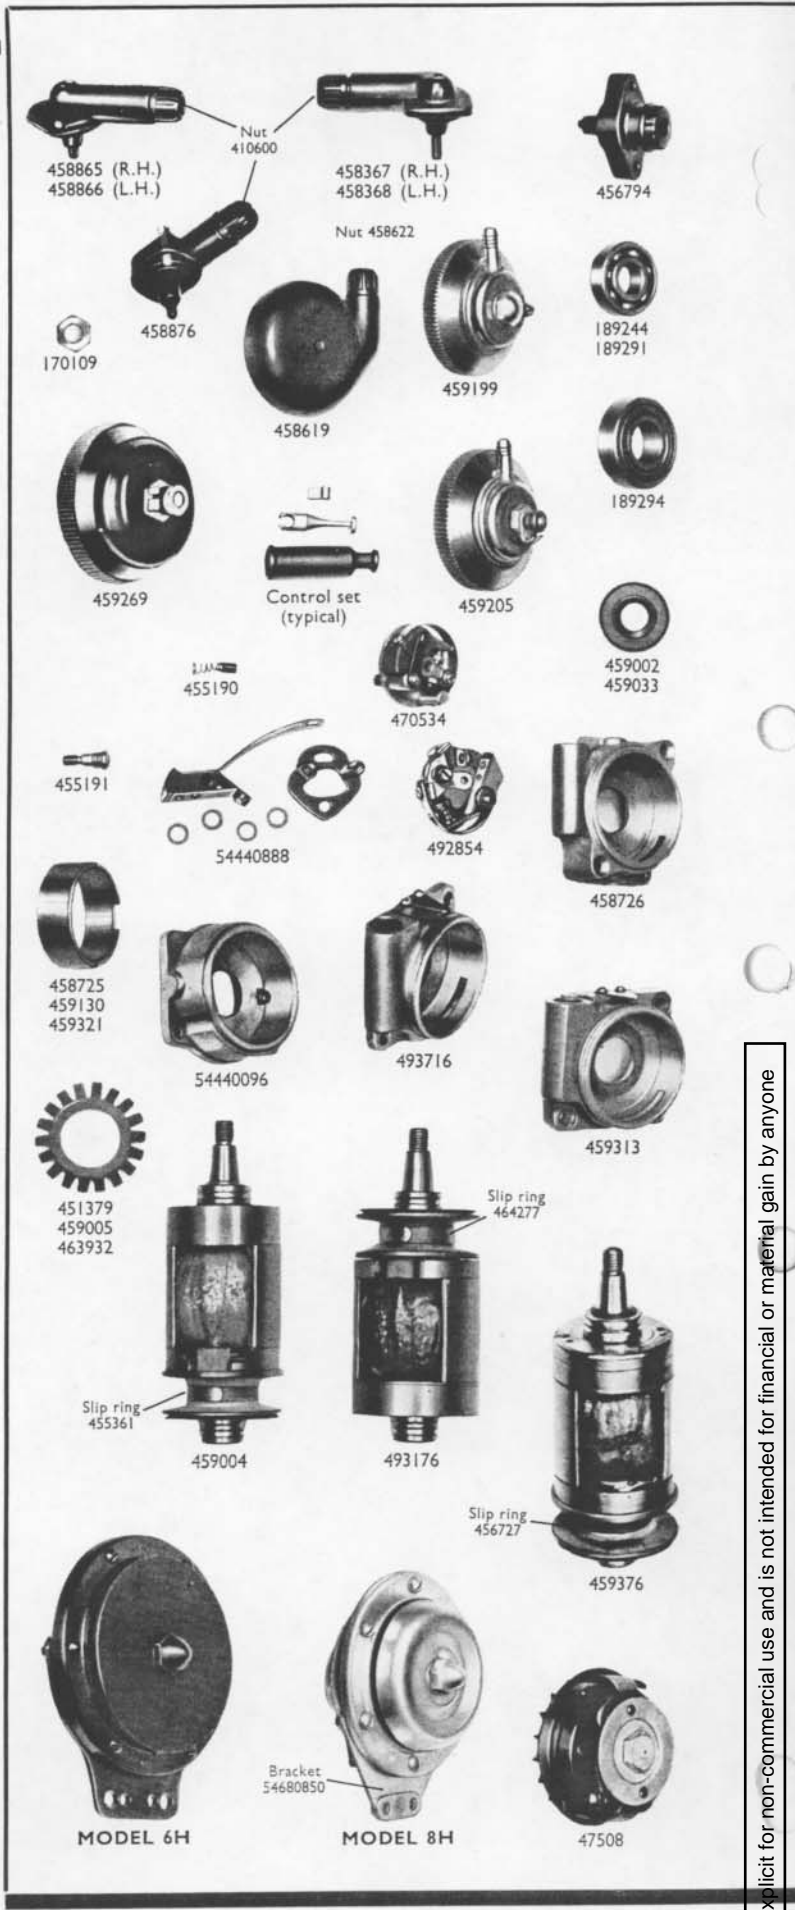

AUTO ADVANCE UNIT

Part No.	...	...	...	...	...	...	47508D
Spring, set	...	...	...	...	...	...	498157

HORNS

Part No.	...	...	...	...	...	70159B/D	70163A/B
Model	...	...	...	...	...	6H	70164A/B 8H
Bracket	...	...	...	...	...	—	54680850
Sundry parts set	...	...	...	...	...	—	54681085

This scan is explicit for non-commercial use and is not intended for financial or material gain by anyone