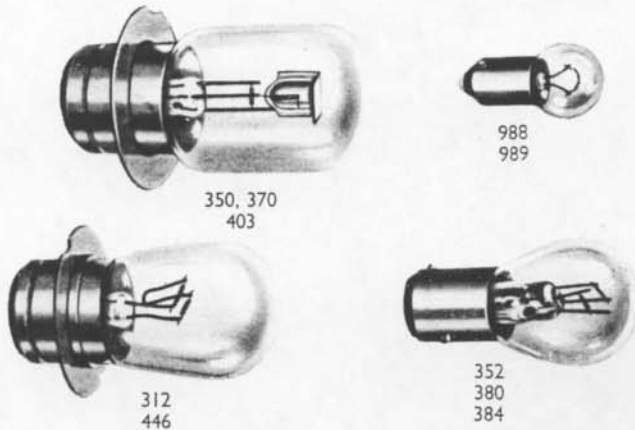

AUTO ADVANCE UNIT

Part No.	47508D
Spring, set	498157

HORNS

Part No.	70159B/D	70163A/B
Model	6H	70164A/B 8H
Bracket	—	54680850
Sundry parts set	—	54681085

This scan is explicit for non-commercial use and is not intended for financial or material gain by anyone

MODEL 529

MODEL 564

MODEL 679

STOP TAIL, REFLEX AND NUMBER PLATE LAMPS

Part No. Model	53331A/B 529	53432B 564	53454B 564
Lens	526404	54576001	54576001
Window	526406	—	—
Screw, fixing lens	133551	—	—
Nut, barrel, fixing lens	—	575219	575219
Gasket, seating lens	—	575208	575208
Grommet, bulbholder	—	575207	575207
Bulbholder	526418	575209	575209
Interior, bulbholder	573828	573828	573828
Grommet, cable entry	—	573825	573825
Bulb	352	384	380