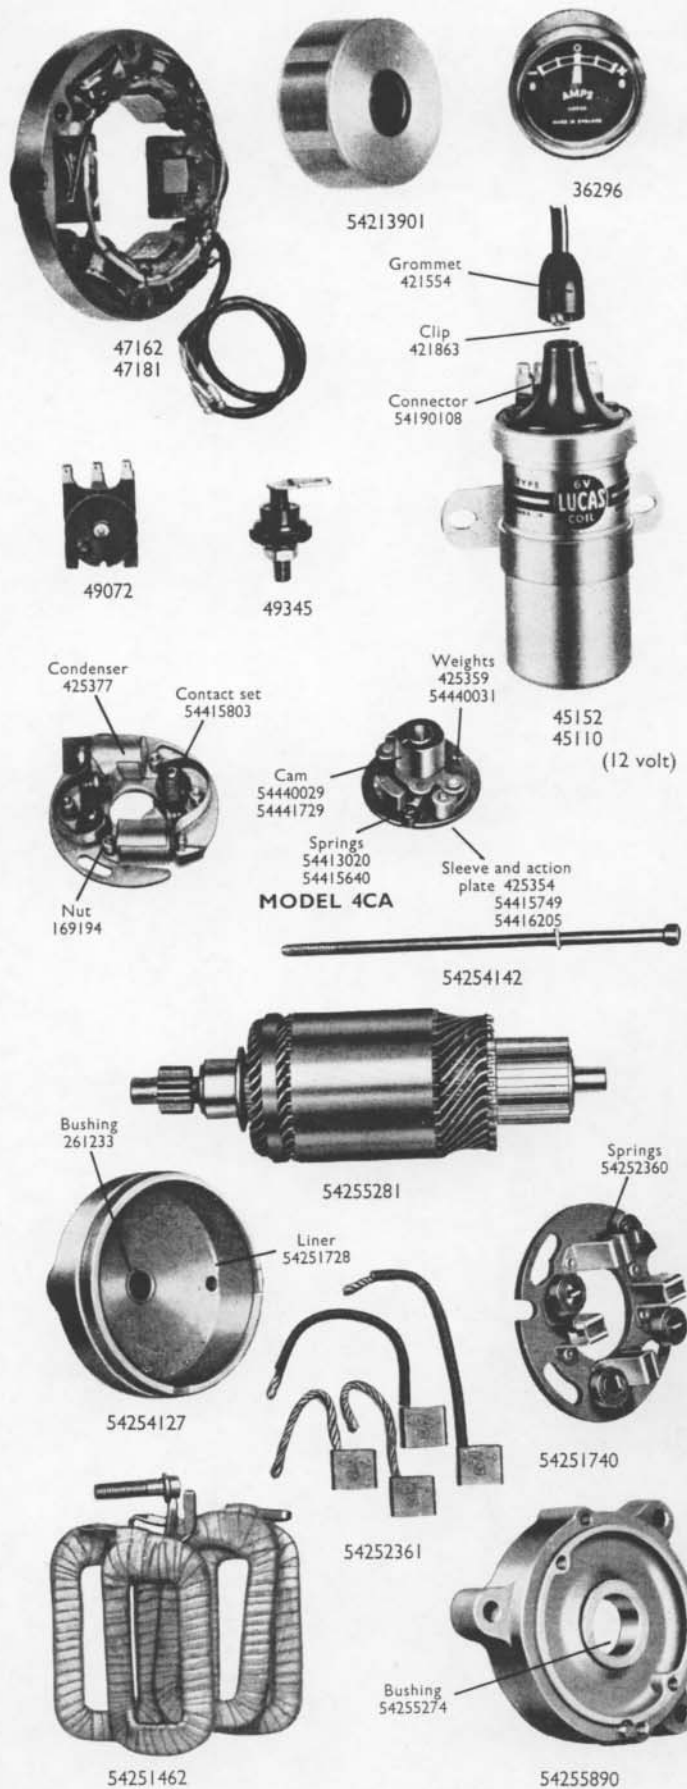

ALTERNATORS AND RECTIFIERS

Part No. ... Model ...	54021023 RM19	54021027 RM19
Rotor ...	54213901	54213901
Stator ...	47181A	47162A
Rectifier ...	49072A	49072A
Fixing nut ...	156594	156594

AMMETER

Part No. ... Model ...	36296A 2AR
Nut, terminal ...	166043
Washer, terminal ...	185040

COILS, IGNITION

Part No. ... Model ...	45110A/D MA12	45152B MA6
Grommet, rubber ...	421554	421554
Clip, cable contact ...	421863	421863
Nut, terminal ...	166043	166043
Connector, Lucar ...	54190108	54190108

CONTACT BREAKER UNITS

Part No. ... Model ...	47615A 4CA	47617A 4CA	47618A 4CA
Contact Set ...	54415803	54415803	54415803
Nut, fixing condenser angle plate ...	169194	169194	169194
Condenser ...	425377	425377	425377
Cam ...	54440029	54441729	54440029
Springs, auto advance (set of 2) ...	54415640	54413020	54413020
Weights, auto advance ...	54440031	425359	54440031
Sleeve, and action plate ...	54415749	425354	54416205

STARTING MOTOR

Part No. ... Model ...	26509A M3
Bolt, through fixing ...	54254142
Brushes, set ...	54252361
Bracket or frame, commutator ...	54254127
Bushing, bearing ...	261233
Liner, insul C.E. ...	54251728
Plate, with brushes, boxes and springs ...	54251740
Springs, set, brush tension ...	54252360
Bracket D.E. ...	54255890
Bushing, D.E. bracket ...	54255274
Armature ...	54255281
Coils, field, set ...	54251462
Sundry parts set, ...	54252417

† For reference only, serviced by Rotor and Stator.