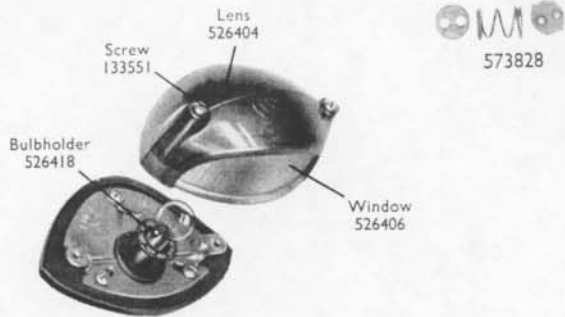

Part No.	42379D	42452A	42453A
Model	K2F	K2F	K2F
Pick-up, right hand	458865	458367	458367
Pick-up, left hand	458866	458368	458368
Brush and spring	451260	451260	451260
Nut, moulded, high tension cable	410600	410600	410600
Cover, contact breaker	459269	458619	459269
Brush and spring, ignition cut-out	455190	—	455190
Contact breaker	492854	492854	492854
Contact set	54440888	54440888	54440888
Plate, housing contact breaker	54440096	458726	54440096
Cup insulating breaker	451379	451379	451379
Cam	459130	459130	459130
Armature	459004	459004	459004
Slip ring	455361	455361	455361
Nut, securing gear to shaft	—	170109	—
Bearing, contact breaker end	189291	189291	189291
Bearing, drive end	189244	189244	189244
Seal, oil, bearing	459002	459002	459002
Cup, insulating drive end bearing	459005	459005	459005
Brush, spring, holder earthing	455191	455191	455191
Brush and spring earthing	455190	455190	455190
Sundry parts set	458675	458675	458675

AUTO ADVANCE UNIT

Part No.	47508D
Spring, set	498157

HORNS

Part No.	70159B/D	70163A/B
Model	6H	70164A/B 8H
Bracket	—	54680850
Sundry parts set	—	54681085

This scan is explicit for non-commercial use and is not intended for financial or material gain by anyone