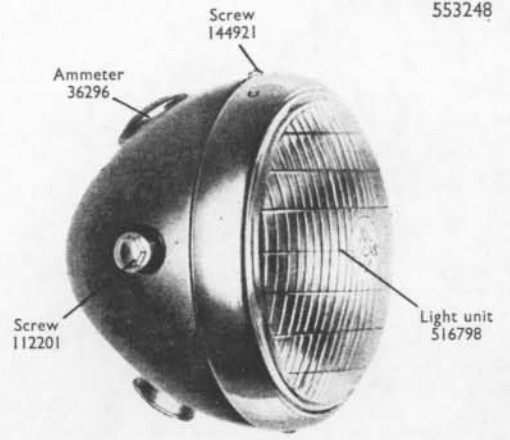

STARTING MOTOR

Part No. ... Model ...	26509A M3
Bolt, through fixing ...	54254142
Brushes, set ...	54252361
Bracket or frame, commutator ...	54254127
Bushing, bearing ...	261233
Liner, insul C.E. ...	54251728
Plate, with brushes, boxes and springs ...	54251740
Springs, set, brush tension ...	54252360
Bracket D.E. ...	54255890
Bushing, D.E. bracket ...	54255274
Armature ...	54255281
Coils, field, set ...	54251462
Sundry parts set, ...	54252417

† For reference only, serviced by Rotor and Stator.

MODEL MCH61

MODEL SS700P

HEADLAMPS

Part No.	59171A	59172A	59237A 59252A MCH61
Model	MCH61	MCH61	MCH61
Rim or door	553248	553248	553248
Wire, fixing light unit	504665	504665	504665
Screw, fixing rim	144921	144921	144921
Ammeter (see page 4 for details)	36296	36296	36296
Switch, lighting (see page 8 for details)	34289	34289	34289
Knob, with screw, switch	54330934	54330934	54330934
Screw, fixing knob	101371	101371	101371
Switch, ignition (see page 8 for details)	34427	34427	*34427
Key, ignition	54336176	54336176	*54336176
Light unit	516798	555275	516798
Bulbholder, main	554602	554602	554602
Sleeve, terminal	555910	555910	555910
Bulbholder, pilot	554710	554710	554710
Interior, bulbholder	553780	553780	553780
Ring, seating bulbholder	554354	554354	554354
Washer, cable grip	516285	516285	516285
Bush, rubber	505980	505980	505980
Grommet, trip cable	199001	199001	199001
Screw, fixing lamp	112201	112201	112201
Bulb, main	312	403	446
Bulb, pilot	988	988	989