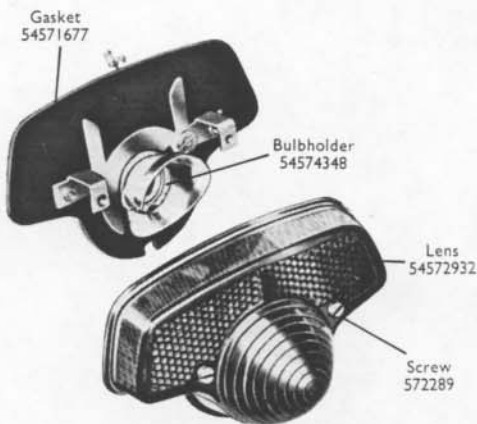

Part No.	42379D	42452A	42453A
Model	K2F	K2F	K2F
Pick-up, right hand	458865	458367	458367
Pick-up, left hand	458866	458368	458368
Brush and spring	451260	451260	451260
Nut, moulded, high tension cable	410600	410600	410600
Cover, contact breaker	459269	458619	459269
Brush and spring, ignition cut-out	455190	—	455190
Contact breaker	492854	492854	492854
Contact set	54440888	54440888	54440888
Plate, housing contact breaker	54440096	458726	54440096
Cup insulating breaker	451379	451379	451379
Cam	459130	459130	459130
Armature	459004	459004	459004
Slip ring	455361	455361	455361
Nut, securing gear to shaft	—	170109	—
Bearing, contact breaker end	189291	189291	189291
Bearing, drive end	189244	189244	189244
Seal, oil, bearing	459002	459002	459002
Cup, insulating drive end bearing	459005	459005	459005
Brush, spring, holder earthing	455191	455191	455191
Brush and spring earthing	455190	455190	455190
Sundry parts set	458675	458675	458675

AUTO ADVANCE UNIT

Part No.	47508D
Spring, set	498157

HORNS

Part No.	70159B/D	70163A/B
Model	6H	70164A/B 8H
Bracket	—	54680850
Sundry parts set	—	54681085

This scan is explicit for non-commercial use and is not intended for financial or material gain by anyone

MODEL 529

MODEL 564

MODEL 679

STOP TAIL, REFLEX AND NUMBER PLATE LAMPS

Part No. Model	53331A/B 529	53432B 564	53454B 564
Lens	526404	54576001	54576001
Window	526406	—	—
Screw, fixing lens	133551	—	—
Nut, barrel, fixing lens	—	575219	575219
Gasket, seating lens	—	575208	575208
Grommet, bulbholder	—	575207	575207
Bulbholder	526418	575209	575209
Interior, bulbholder	573828	573828	573828
Grommet, cable entry	—	573825	573825
Bulb	352	384	380