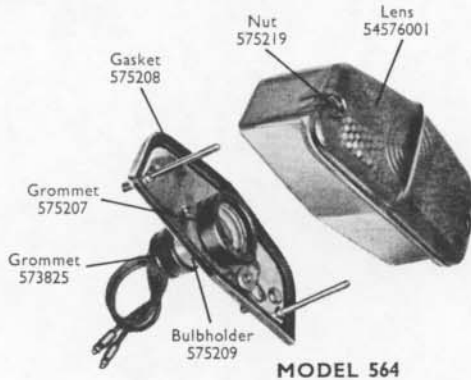

MODEL 529

STOP TAIL, REFLEX AND NUMBER PLATE LAMPS

Part No. Model	53331A/B 529	53432B 564	53454B 564
Lens	526404	54576001	54576001
Window	526406	—	—
Screw, fixing lens	133551	—	—
Nut, barrel, fixing lens	—	575219	575219
Gasket, seating lens	—	575208	575208
Grommet, bulbholder	—	575207	575207
Bulbholder	526418	575209	575209
Interior, bulbholder	573828	573828	573828
Grommet, cable entry	—	573825	573825
Bulb	352	384	380

Part No. Model	53972A/B 679	53973A/B 679
Lens	54572932	54572932
Screw, fixing lens	572289	572289
Bulbholder, with reflector	54574348	54574348
Interior, bulbholder	573828	573828
Gasket, seating lamp	54571677	54571677
Bulb	384	380

BULBS

Part No.	Volt	Watts	Description
312	6	30/24	Transverse, vertical dip
350	12	35/35	Transverse, vertical dip
352	6	18/3	Transverse, offset pin
370	12	45/40	Transverse, vertical dip
380	12	21/6	Transverse, offset pin
384	6	18/6	Transverse, offset pin
403	6	35/35	Bow, hooded axial
446	12	50/40	Transverse, vertical dip
988	6	3	Coil, miniature bayonet cap
989	12	6	Coil, miniature bayonet cap

CABLE HARNESSES

Part No.	54932248 54932304 54932308	54934821 54934995 54935009 54935167	54935175
Nipple	900269	900269	900269
Lucar connector (17.5 amp)	54942078	900288	900288
Lucar connector (17.5 amp double)	54942747	54942078	54942078
Lucar connector (35 amp)	—	54942747	54942747
Connector tube (2-way)	900288	54942079	54942079
Connector tube (4-way)	—	850641	850641