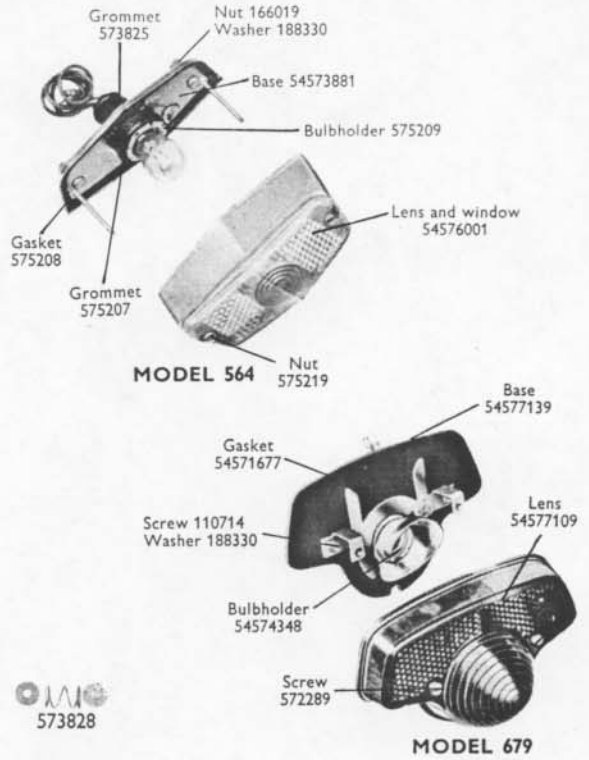

Part No.	...	...	...	...	...	53972D	53973D
Model	...	...	...	...	...	679	679
Lens	...	...	...	...	...	54577109	54577109
Screw, lens fixing	...	...	...	...	...	572289	572289
Bulbholder, with reflector	...	...	...	...	...	54574348	54574348
Interior, bulbholder	...	...	...	...	...	573828	573828
Base	...	...	...	...	...	54577139	54577139
Gasket, lamp seating	...	...	...	...	...	54571677	54571677
Screw, lamp fixing	...	...	...	...	...	110714	110714
Washer, screw fixing	...	...	...	...	...	188330	188330
Bulb	...	...	...	...	...	384	380

BULBS

Part No.	Volt	Watts	Description
281	12	2-0	Coil, Sub miniature
282	6	0-6	Coil, miniature bayonet cap
312	6	30/24	Transverse, vertical dip
380	12	21/6	Transverse, offset pin
384	6	18/6	Transverse, offset pin
410	12	45/40	Duplo "D"
411	12	45/40	Duplo "D", yellow
446	12	50/40	Transverse, vertical dip
988	6	3	Coil, miniature bayonet cap
989	12	6	Coil, miniature bayonet cap

JOSEPH LUCAS (Sales & Service) LIMITED · BIRMINGHAM 18 · ENGLAND

Compiled and issued by Parts Publications, Technical Records Department, Joseph Lucas (Sales and Service) Ltd., Great Hampton Street, Birmingham 18

© Joseph Lucas (Sales and Service) Ltd.

LEZ/667/L Printed in England