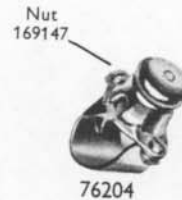

## LIGHTING SWITCHES

Part No. ... ..	31784D	34289A
Model ... ..	41SA	88SA
Nut, fixing ... ..	—	180316
Washer, nut fixing ... ..	—	188350
Knob ... ..	351815	†54330934
Washer, knob screw fixing ... ..	185038	—
Screw, terminal ... ..	120560	—
Roller ... ..	351660	—
Plunger ... ..	351661	—
Spring ... ..	351662	—
Socket with cables ... ..	—	†54930007

## HORN PUSH AND DIPPER SWITCH

Part No. ... ..	31563D
Model ... ..	25SA
Button and cover assembly ... ..	380660
Base and lever assembly ... ..	380658
Screw, terminal ... ..	120610

## STOP LAMP SWITCHES

Part No. ... ..	31383B	31384B	34815A
Model ... ..	22B	22B	118SA

†Order separately

‡For reference only, serviced by Rotor and Stator.