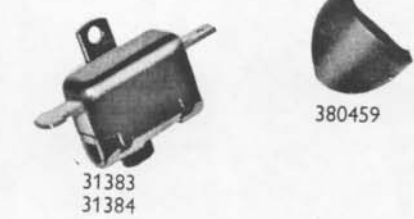

MAGNETO CUT-OUT SWITCH

This scan is explicit for non-commercial use and is not intended for financial or material gain by anyone