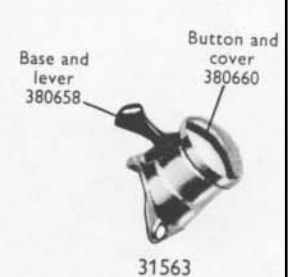

MAGNETO CUT-OUT SWITCH

This scan is explicit for non-commercial use and is not intended for financial or material gain by anyone