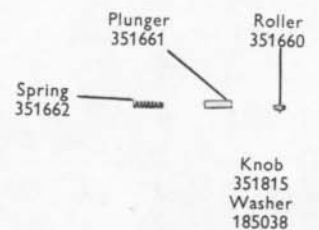

## HORN PUSH AND DIPPER SWITCH

Part No. ... ..	31563D
Model ... ..	25SA
Button and cover assembly ... ..	380660
Base and lever assembly ... ..	380658
Screw, terminal ... ..	120610

## STOP LAMP SWITCHES

Part No. ... ..	31383B	31384B	34815A
Model ... ..	22B	22B	118SA

†Order separately

‡For reference only, serviced by Rotor and Stator.