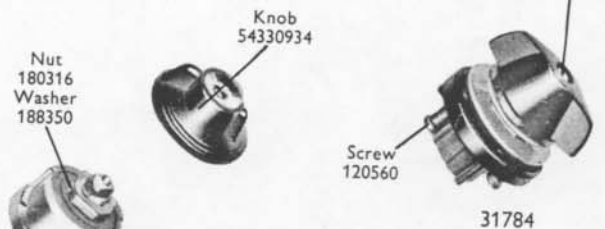

MAGNETO CUT-OUT SWITCH

This scan is explicit for non-commercial use and is not intended for financial or material gain by anyone