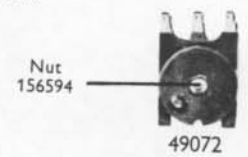

## HORN PUSH AND DIPPER SWITCH

Part No. ... ..	31563D
Model ... ..	25SA
Button and cover assembly ... ..	380660
Base and lever assembly ... ..	380658
Screw, terminal ... ..	120610

## STOP LAMP SWITCHES

Part No. ... ..	31383B	31384B	34815A
Model ... ..	22B	22B	118SA

†Order separately

‡For reference only, serviced by Rotor and Stator.