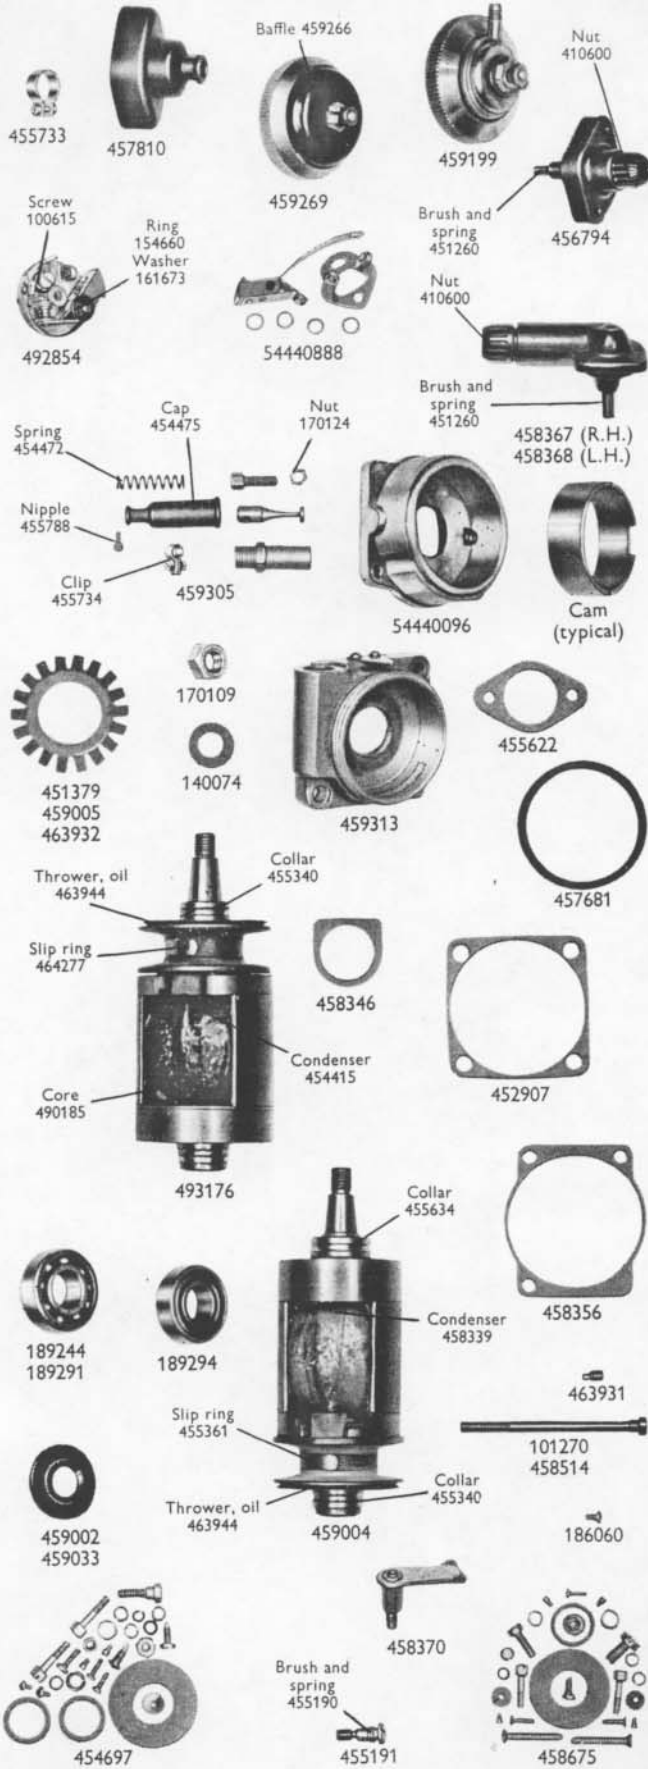

MAGNETOS

Part No. ...	Model ...	42347E NC1	42453A K2F
Pick up, right hand	...	—	458367
Pick up, left hand	...	—	458368
Pick up	...	456794	—
Brush and Spring	...	451260	451260
Nut, moulded H.T. cable	...	410600	410600
Washer, pick up seating	...	455622	458346
Clip, pick up cover fixing	...	455733	—
Cover, pick up, rubber	...	457810	—
Cover, contact breaker	...	459199	459269
Brush and contact	...	—	455190
Cap, breather or baffle	...	—	459266
Ring, rubber, C.B. cover sealing	...	—	457681
Screw, contact breaker fixing	...	—	492856
Contact breaker	...	492854	492854
Contact set	...	54440888	54440888
Ring, lever retaining	...	154660	154660
Washer, ring insulating	...	161673	161673
Screw, spring bracket fixing	...	100615	100615
Cam	...	459321	459130
Screw, cam fixing	...	463931	463931
Pin, cam timing screw	...	186060	186060
Control parts, set	...	459305	—
Nut, cable stop, lock	...	170124	—
Spring, control	...	454472	—
Washer, barrel locking	...	164724	—
Nipple, cable	...	455788	—
Cap, rubber	...	454475	—
Clip, cap securing	...	455734	—
Plate, housing contact breaker	...	459313	54440096
Cup, breaker insulating	...	463932	451379
Nut, gear to shaft securing	...	170109	—
Shim .005" packing C.B. housing	...	452907	458356
Washer, shaft nut	...	140074	—
Armature	...	493176	459004
Slip ring	...	464277	455361
Bolt, through fixing	...	101270	458514
Condenser	...	454415	458339
Thrower, oil	...	463944	463944
Collar, bearing retaining	...	—	455340
Collar, drive end spacing	...	455340	455634
Plate	...	464143	459263
Core, wound	...	490185	—
Bearing, contact breaker, end	...	189294	189291
Bearing, driving end	...	189294	189244
Seal, oil, bearing	...	459033	459002
Cup, bearing insulating	...	463932	459005
Pin and spring, pick-up securing	...	—	458370
Brush, spring and holder, earthing	...	455191	455191
Brush and spring, earthing	...	455190	455190
Sundry parts set	...	454697	458675

AUTO ADVANCE UNIT

Part No. ...	Model ...	47508D K2F
Washer, cover clip	...	498131
Washer, disc cover	...	498339
Spring, set	...	498157/S
Nut, fixing	...	498303