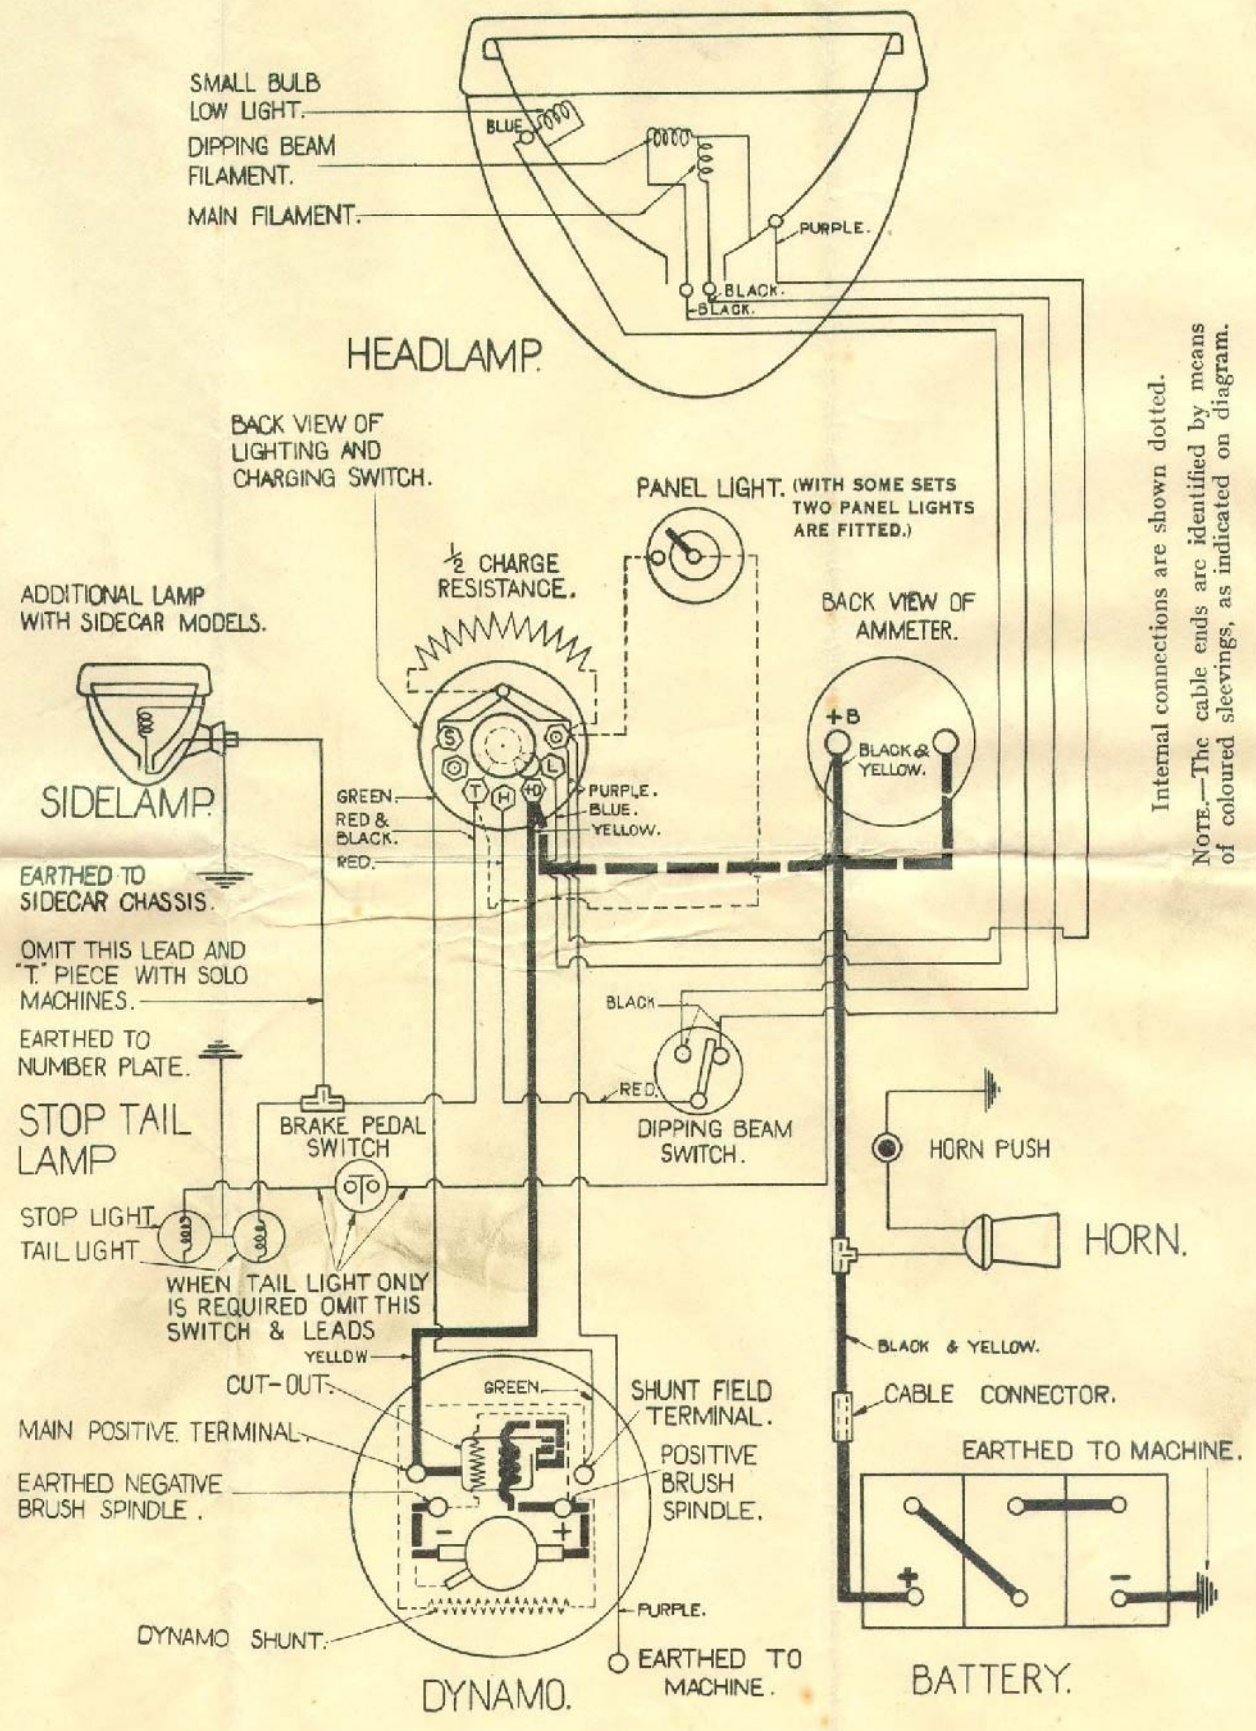

DRG. NO. MA259

WIRING DIAGRAM FOR
"MAGDYNO" LIGHTING & IGNITION EQUIPMENT
(WITH INSTRUMENT PANEL)
AS FITTED TO MOTOR-CYCLES

"MAGDYNO" TYPE MS
INSTRUMENT PANEL
HEADLAMP TYPE MC140
OR MP40

Internal connections are shown dotted.
Note.—The cable ends are identified by means of coloured sleeveings, as indicated on diagram.