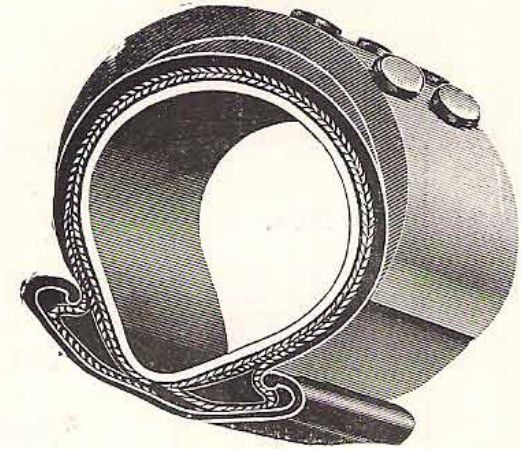

Motor Cycle Tyres.

Motor Cycle.

“Semelle” Tyres.

(Steel Studded Leather Tread).

Beaded Edge.

Sizes.	PRICES.				
	Code.	Per Cover.	Code.	Per Tube.	Per Cover and Tube.
24 × 2	Unefis	36/6	Majorinus	9/3	45/9
26 × { 2 * 2¼* 2⅜ 2½	Unicoles	37/6	Roresco	9/6	47/-
	Unisor	40/-	Regina	9/9	49/9
	Unista	41/-	Ucalio	10/6	51/6
	Univario	44/-	Inomans	10/-	54/-

* These sizes fit the same rim.

Motor Cycle.

Light Tyres.

Wired Edge.

(For Side-cars, Tradesmen's Carriers, Light Motor Cycles and front wheels only of Motor Cycles and Cycle Cars of 3½ h.p. and over).

Sizes.	PRICES.					
	Code.	Per Cover.	Code.	Per Tube.	Per Cover and Tube.	
26 × {	1¾	Udonis	11/6	Spartis	5/6	17/-
	2 *	Ulciscor	13/9	Roresco	9/6	23/3
	2¼ *	Uberto	15/-	Regina	9/9	24/9
	2⅜ *	Udoralis	15/9	Ucalio	10/6	26/3
	2½	Mecidor	16/-	Inomans	10/-	26/-
28 × 2	Ulios	14/9	Rorifer	10/-	24/9	