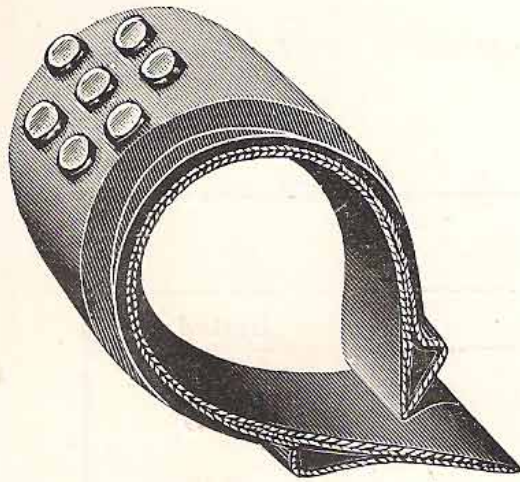

Motor Cycle Tyres.

Motor Cycle.

“Semelle” Tyres.

(Steel Studded Leather Tread).

Beaded Edge.

Sizes.	PRICES.				
	Code.	Per Cover.	Code.	Per Tube.	Per Cover and Tube.
24 × 2	Unefis	36/6	Majorinus	9/3	45/9
26 × { 2 * 2¼* 2⅜ 2½	Unicoles	37/6	Roresco	9/6	47/-
	Unisor	40/-	Regina	9/9	49/9
	Unista	41/-	Ucalio	10/6	51/6
	Univario	44/-	Inomans	10/-	54/-