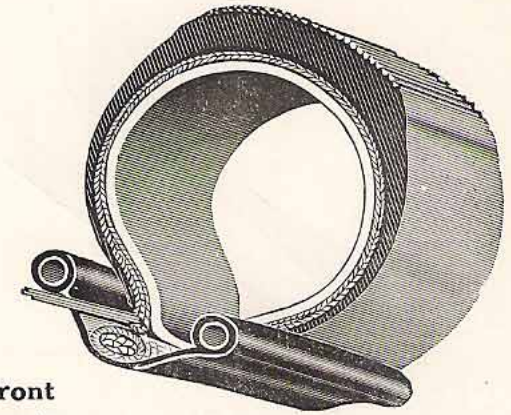

Motor Cycle Tyres.

Motor Cycle.

“Semelle” Tyres.

(Steel Studded Leather Tread).

Beaded Edge.

Sizes.	PRICES.				
	Code.	Per Cover.	Code.	Per Tube.	Per Cover and Tube.
24 × 2	Unefis	36/6	Majorinus	9/3	45/9
26 × { 2 * 2¼* 2⅜ 2½	Unicoles	37/6	Roresco	9/6	47/-
	Unisor	40/-	Regina	9/9	49/9
	Unista	41/-	Ucalio	10/6	51/6
	Univario	44/-	Inomans	10/-	54/-

* These sizes fit the same rim.

Motor Cycle.

Light Tyres.

Wired Edge.

(For Side-cars, Tradesmen's Carriers, Light Motor Cycles and front wheels only of Motor Cycles and Cycle Cars of 3½ h.p. and over).

Sizes.	PRICES.					
	Code.	Per Cover.	Code.	Per Tube.	Per Cover and Tube.	
26 × {	1¾	Udonis	11/6	Spartis	5/6	17/-
	2 *	Ulciscor	13/9	Roresco	9/6	23/3
	2¼ *	Uberto	15/-	Regina	9/9	24/9
	2⅜ *	Udoralis	15/9	Ucalio	10/6	26/3
	2½	Mecidor	16/-	Inomans	10/-	26/-
28 × 2	Ulios	14/9	Rorifer	10/-	24/9	

* These sizes fit the same rim.

Motor Cycle.

Light Tyres.

Beaded Edge.

(For Side-cars, Tradesmen's Carriers, Light Motor Cycles and front wheels only of Motor Cycles and Cycle Cars of 3½ h.p. and over).

Sizes.	PRICES.					
	Code.	Per Cover.	Code.	Per Tube.	Per Cover and Tube.	
24 × 2	Magister	14/9	Majorinus	9/3	24/-	
26 × {	1¾	Uzaram	12/6	Spartis	5/6	18/-
	2 *	Magnalia	14/9	Roresco	9/6	24/3
	2¼*	Umbra	16/-	Regina	9/9	25/9
	2¾	Udamen	17/-	Ucalio	10/6	27/6
	2½	Maribal	18/6	Inomans	10/-	28/6
28 × {	2	Magus	16/6	Rorifer	10/-	26/6
	2¼	Umbrifer	16/9	Regulus	10/6	27/3