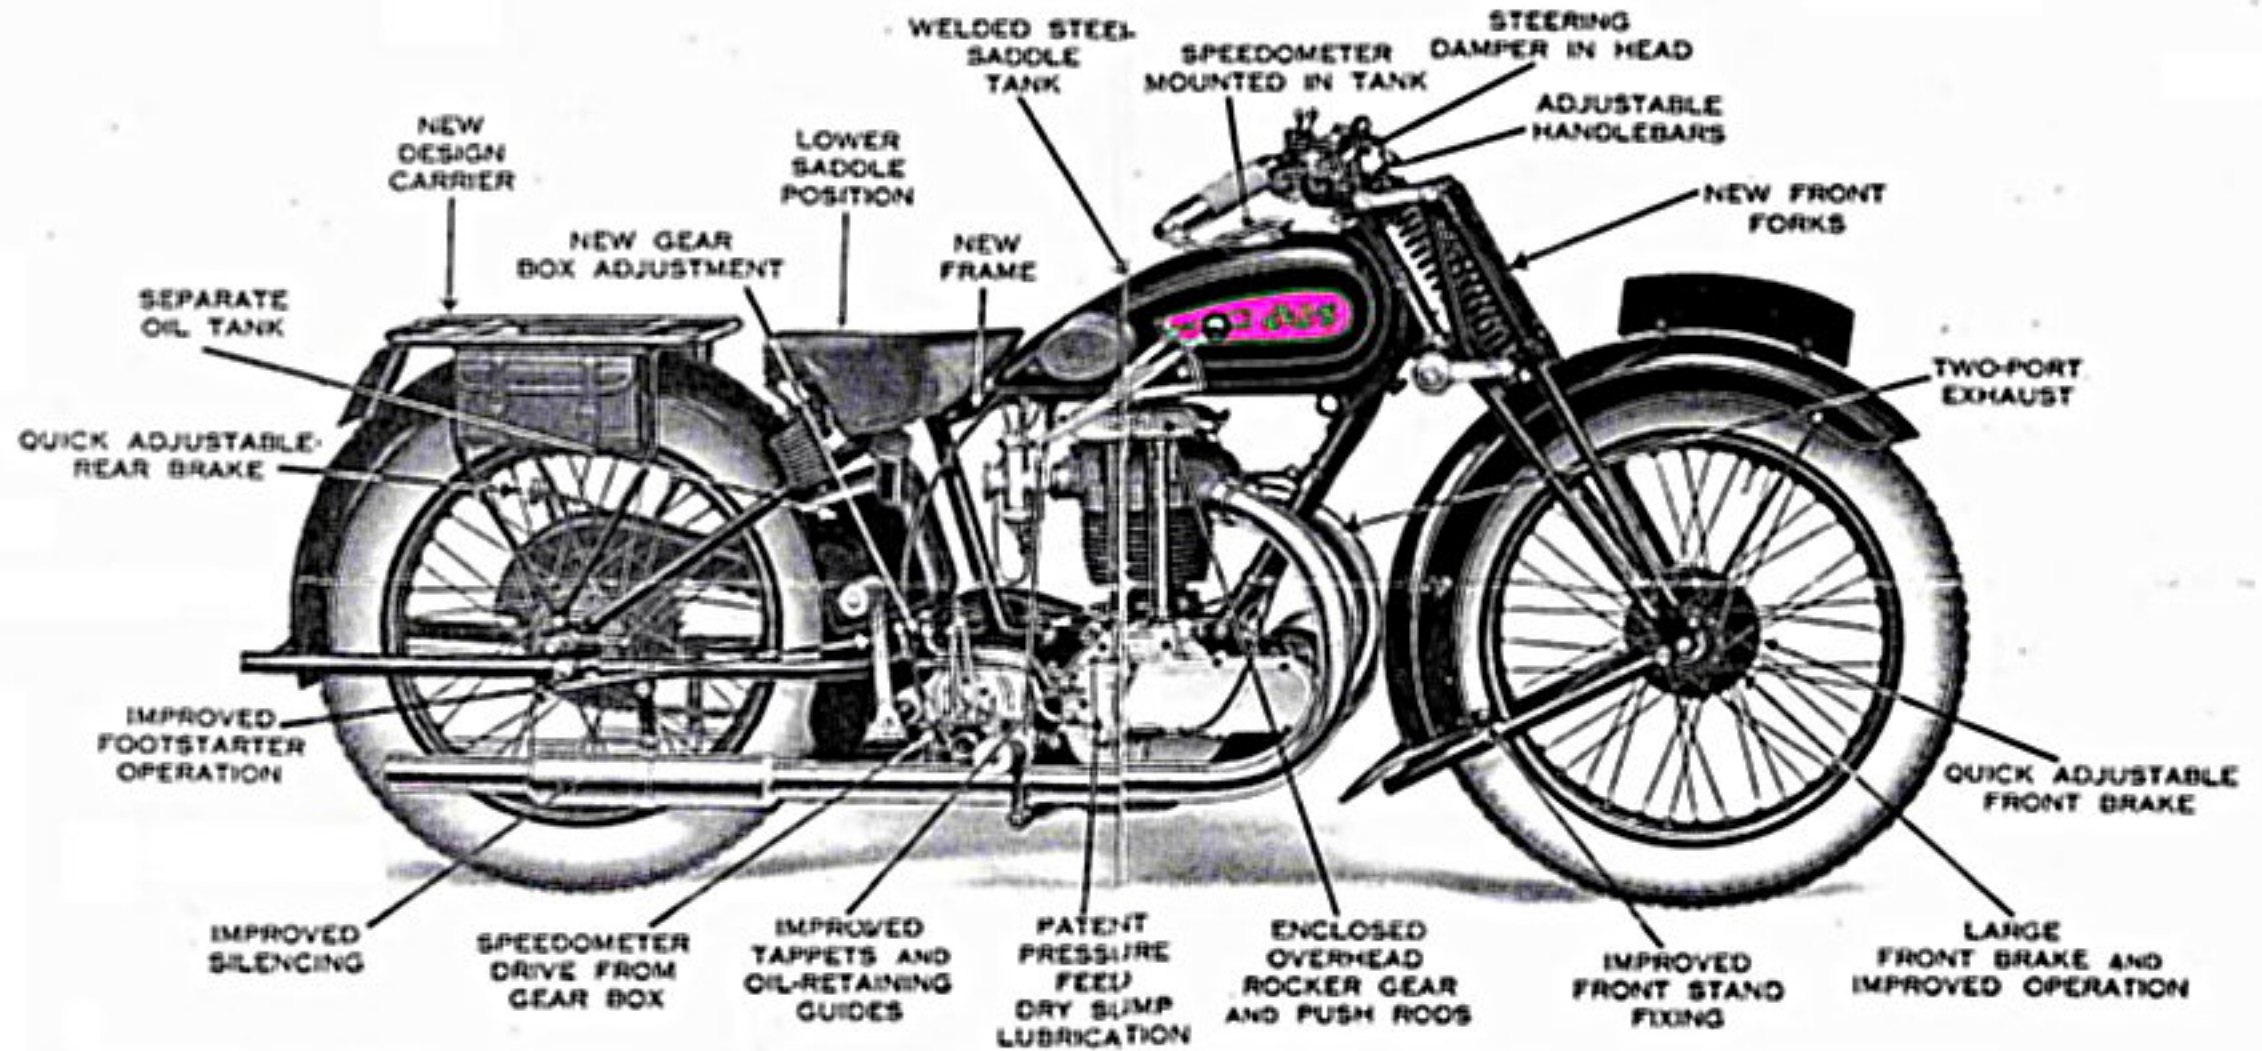

Motor

A.J.S.

Cycles

THE A.J.S. 4.98 h.p. OVERHEAD VALVE TWO-PORT MODEL M8.
20 IMPORTANT FEATURES FOR 1929.

MANUFACTURED THROUGHOUT BY
A. J. STEVENS & CO. (1914) LTD., WOLVERHAMPTON, England.