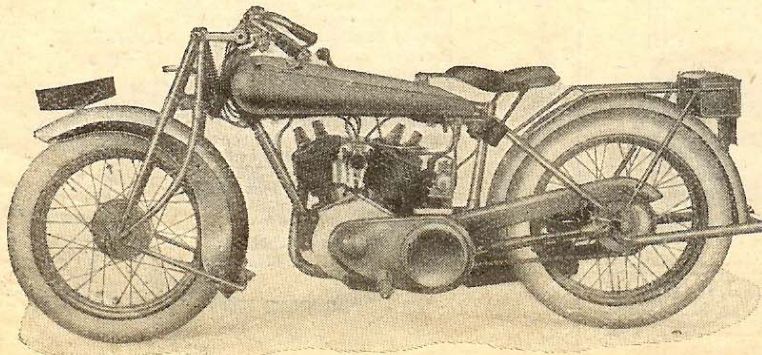

Matchless

IN NAME & REPUTATION

We are ready for **EASTER**
—are **YOU?**

We have the machine you want
—Place your order **NOW**

PRICE—
to standard specification,

£80

Solo
Models
from
£48:10

Sidecar
Machines
from
£62:10

For the first time in motorcycle history a Big-twin Sports Machine is offered at a reasonable price. It is built for speed—either fast solo riding or with Sports Sidecar. Get the real thrill of speed this Easter—the 'Matchless' is an outstanding sports machine at a remarkably low price.

Specification includes—"Matchless" Sports Twin Engine—990 c.c. with Plated cylinders and aluminium beehive valve caps, mechanical lubrication, bulbous saddle tank with large Filler Caps, "Matchless" Spring Forks with Twin Friction Shock Absorbers, Adjustable Steering Damper, Rubber-covered Footrests, Adjustable Sports Handlebars, Twist Grip Throttle Control and Two Internal Expanding Brakes. Finished Matchless Grey. Tank with polished copper nose and body of Tank Matchless Grey panelled in green. Alternative Black Finish with Nickel-plated Tank.

Write for full details.

H. COLLIER & SONS, LTD.,
44-45, Plumstead Rd., Plumstead, London, S.E.18

Works - - - Burrage Grove & Maxey Road, Plumstead.
'Phones .. Woolwich 1010 (4 lines). 'Grams .. "Matchless, Woolwich."

SPECIAL "MATCHLESS" DISPLAYS
"Matchless" Agents believe in "Matchless" Motorcycles. They are staging special displays during the following periods:—

P. W. SURPLICE, Poole Hill, BOURNEMOUTH. MARCH 12-21
W. E. CLARK & CO., Station Road, DONCASTER. MARCH 16-21
ALEXANDER & CO., 113-115, Lothian Road, EDINBURGH. MARCH 16-21
JAMES GROSE, Euston Road, LONDON. MARCH 16-21
Messrs. COLMORE DEPOT, 62, High Street, LEICESTER. MARCH 16-21
Messrs. COLMORE DEPOT, 209, Deansgate, MANCHESTER. MARCH 16-21
Messrs. COLMORE DEPOT, 24, Paradise Street, LIVERPOOL. MARCH 16-21
Messrs. COLMORE DEPOT, 31, Colmore Row, BIRMINGHAM. MARCH 16-21
STANSTEAD MOTORS, 228, Stanstead Road, FOREST HILL, S.E. MARCH 18-28.
D. H. MOSLEY, Carrington Street, NOTTINGHAM. SHOW NOW ON.