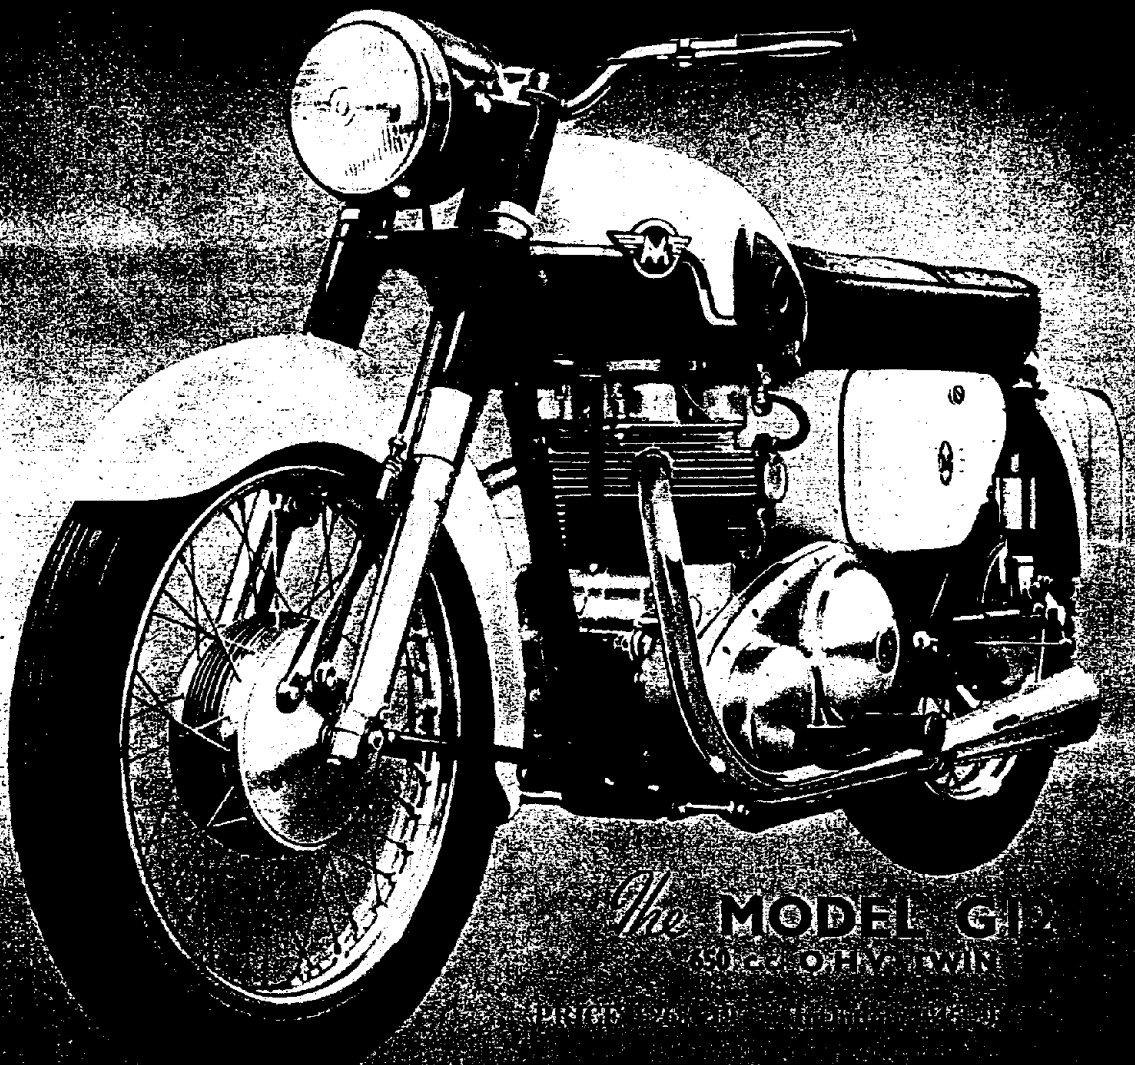

The **MODEL G12**
500 C.C. OHV TWIN