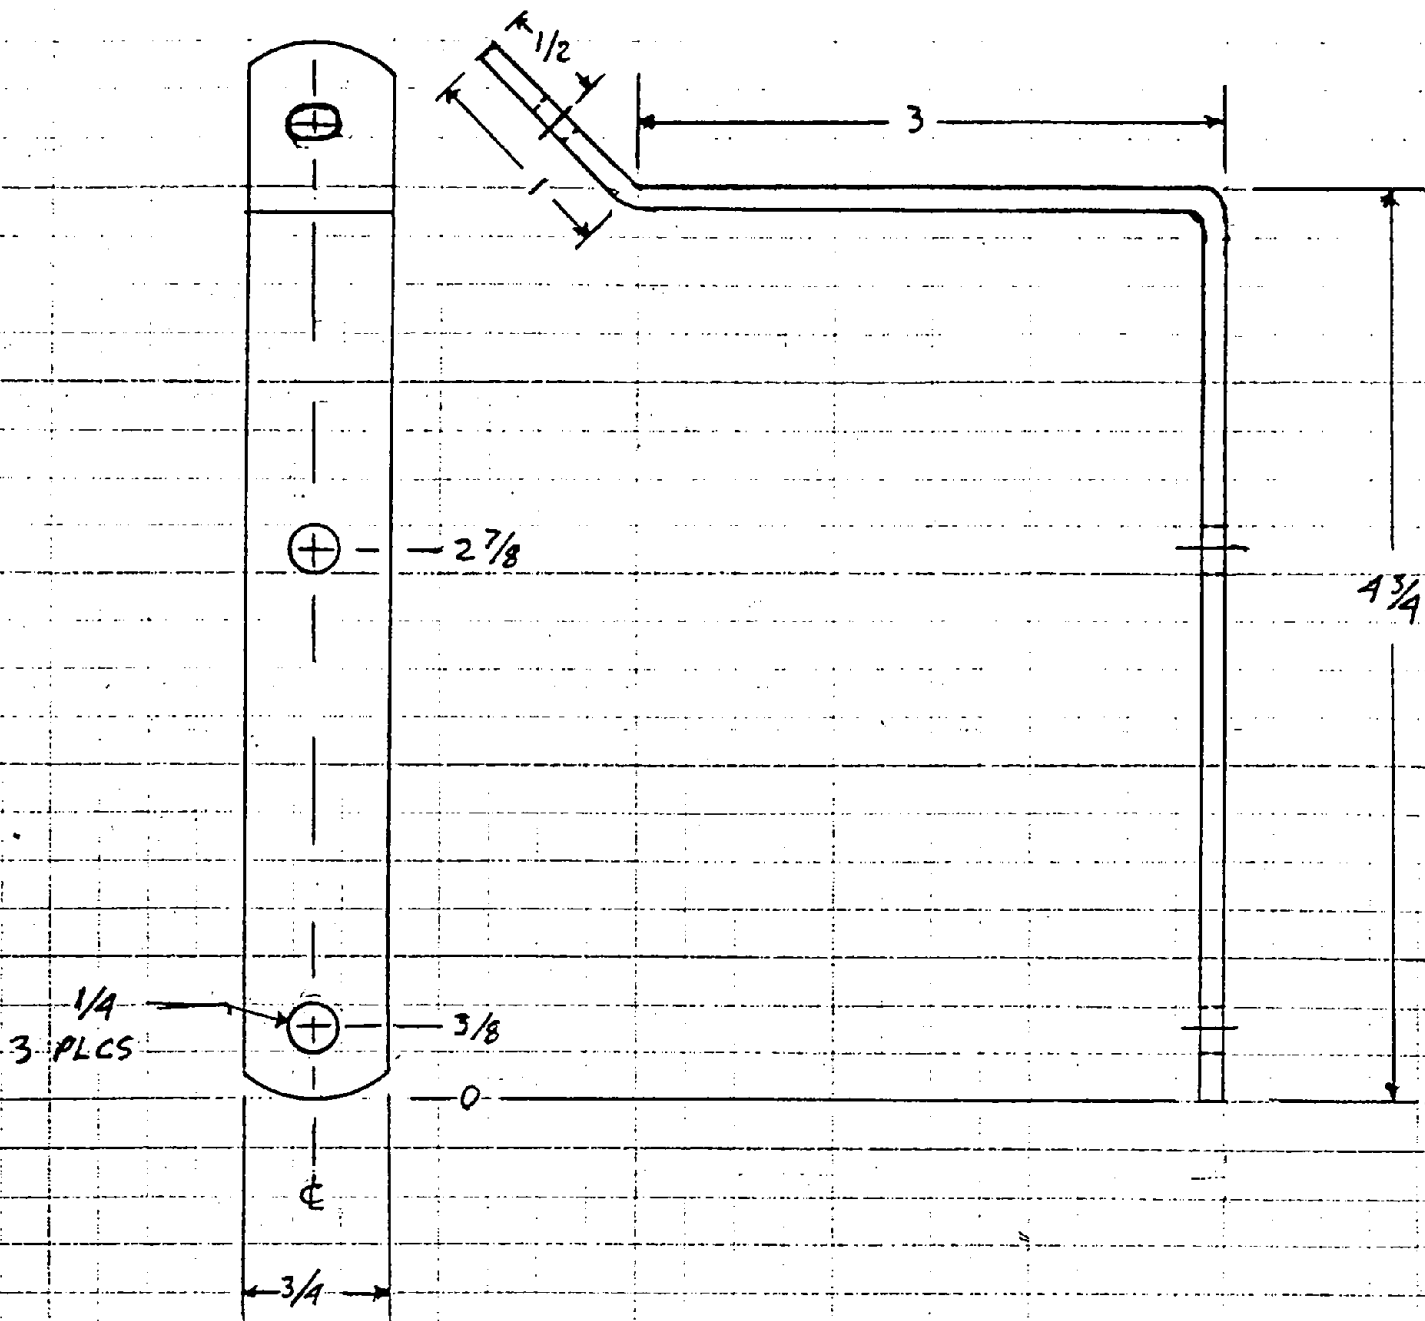

021891 REAR NUMBER PLATE
1956-58 COMPETITION MODELS

MAT'L: 1/8 ALUM

MOUNTING BRACKET
 COMPETITION NUMBER PLATE

DON MADDEN
 7/8/92