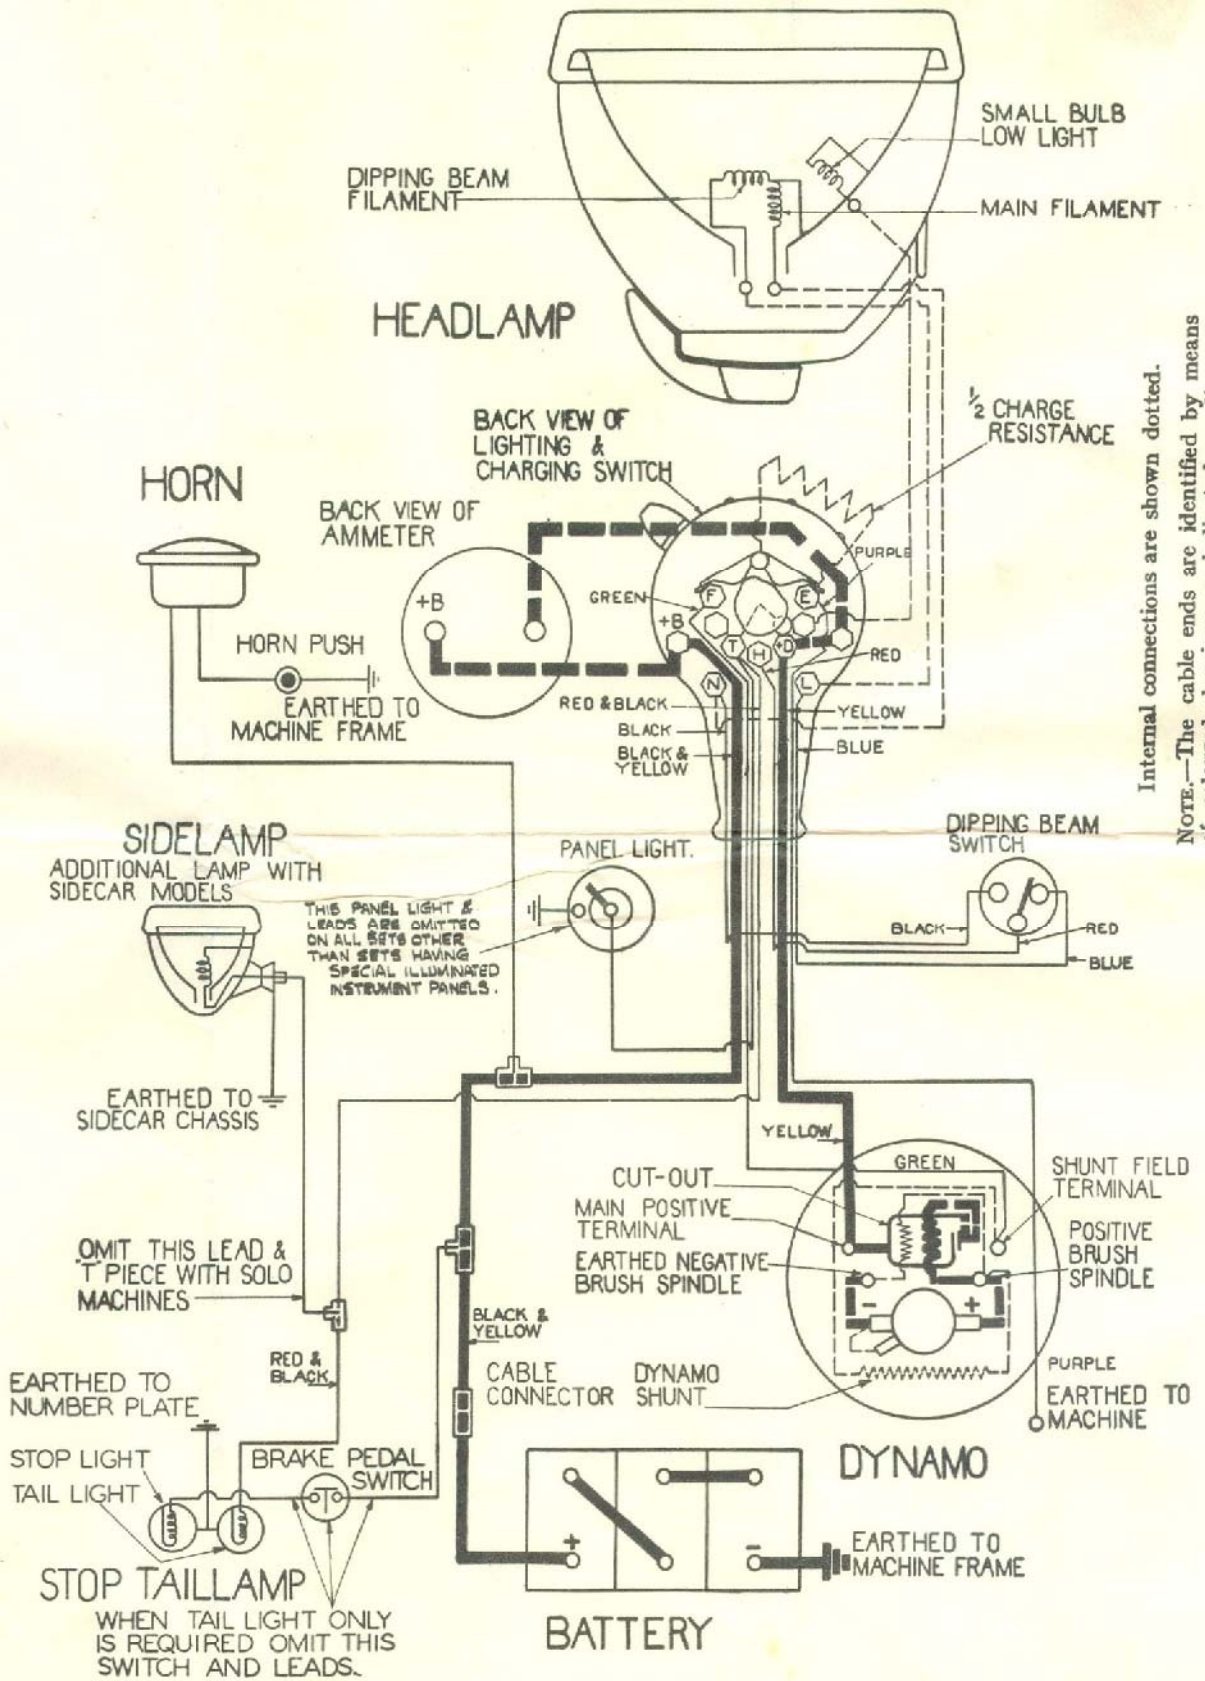

DR.G. No. MA255-3

WIRING DIAGRAM FOR  
**LUCAS "MAGDYNO" LIGHTING EQUIPMENT**  
 AS FITTED TO MOTOR-CYCLES

SPECIFICATION

"MAGDYNO" TYPE MS.  
 HEADLAMP TYPE H52.

Internal connections are shown dotted.

Note.—The cable ends are identified by means of coloured sleeveings, as indicated on diagram.