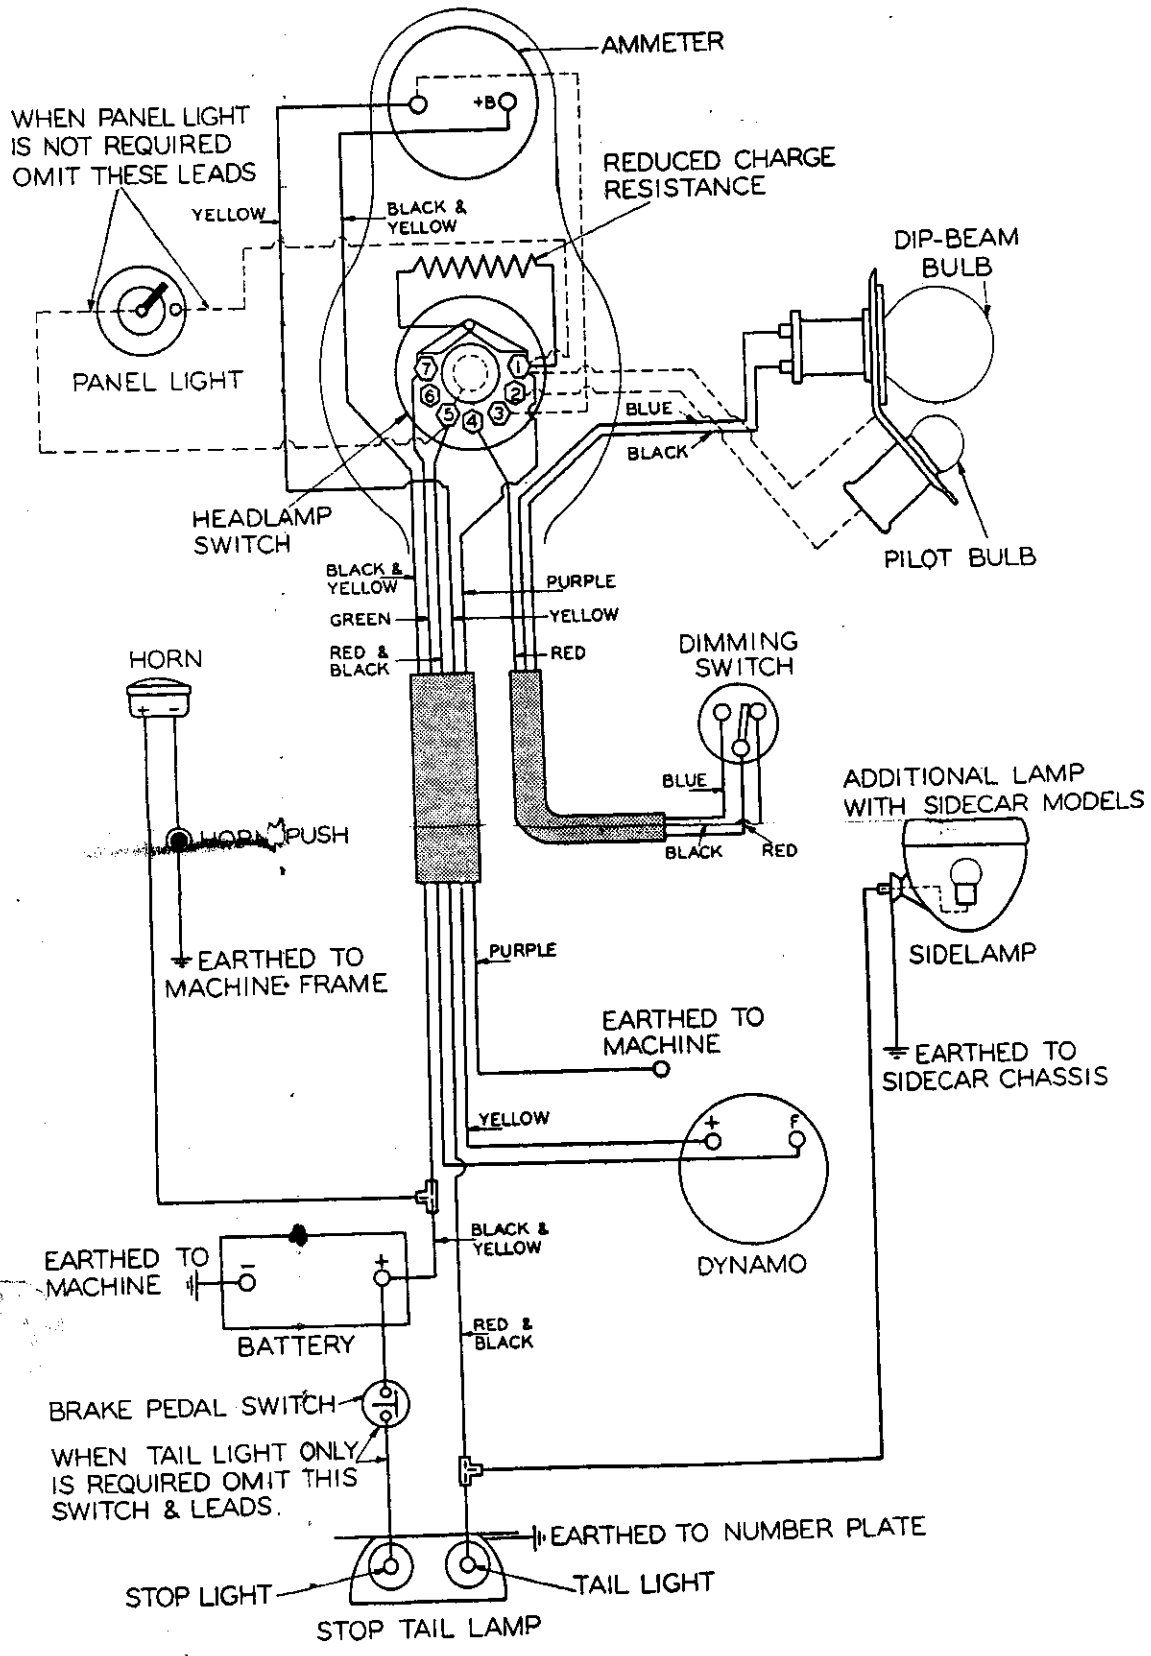

WIRING DIAGRAM FOR
LUCAS "MAGDYNO" OR SEPARATE DYNAMO LIGHTING EQUIPMENT
AS FITTED TO MOTOR-CYCLES

SPECIFICATION
"MAGDYNO" TYPE MS.
OR SEPARATE DYNAMO
HEADLAMP TYPE
DU142 OR DU42

Internal connections are shown dotted.
NOTE.—The cable ends are identified by means
of coloured sleeves, as indicated on diagram.