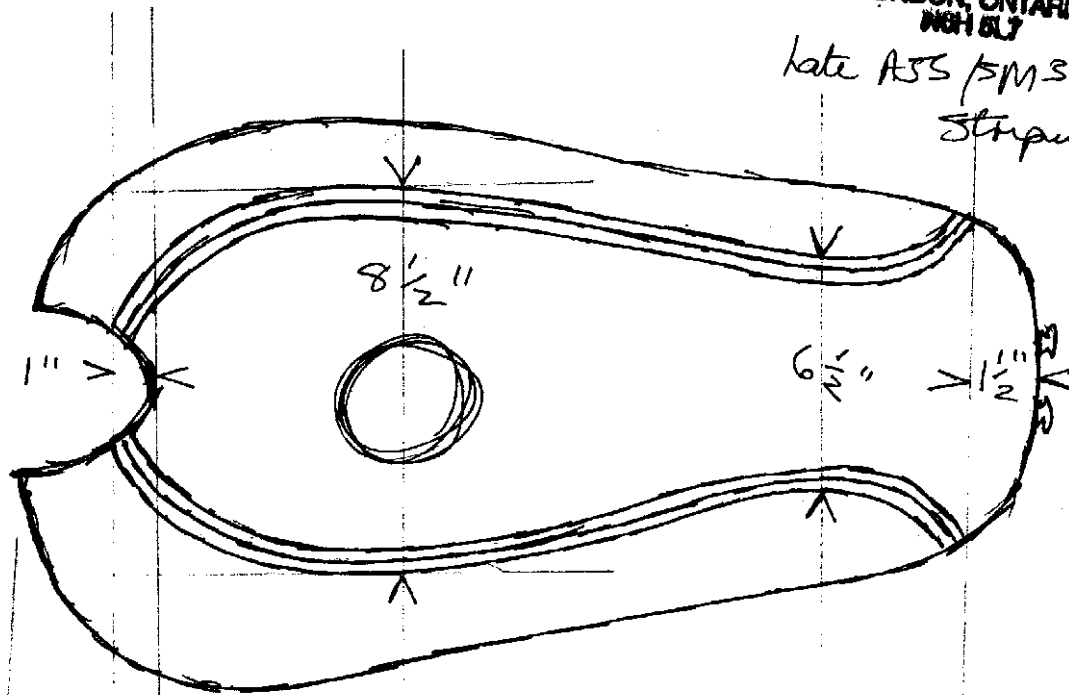

1. Bottom horizontal surface + all underneath is Candy apple red,

WALRIDGE MOTORS LIMITED  
 1565 - 6 NORTH ROUTLEDGE PARK  
 LONDON, ONTARIO  
 N6H 5L7

late ASS / MS Big tank  
 striping.

2. Measurements viewed directly from above

Stripes end here - don't go under tank.

gap 1/4"

outside stripe 5/16"

inside stripe 1/16"

3. Measurements viewed directly from the side.