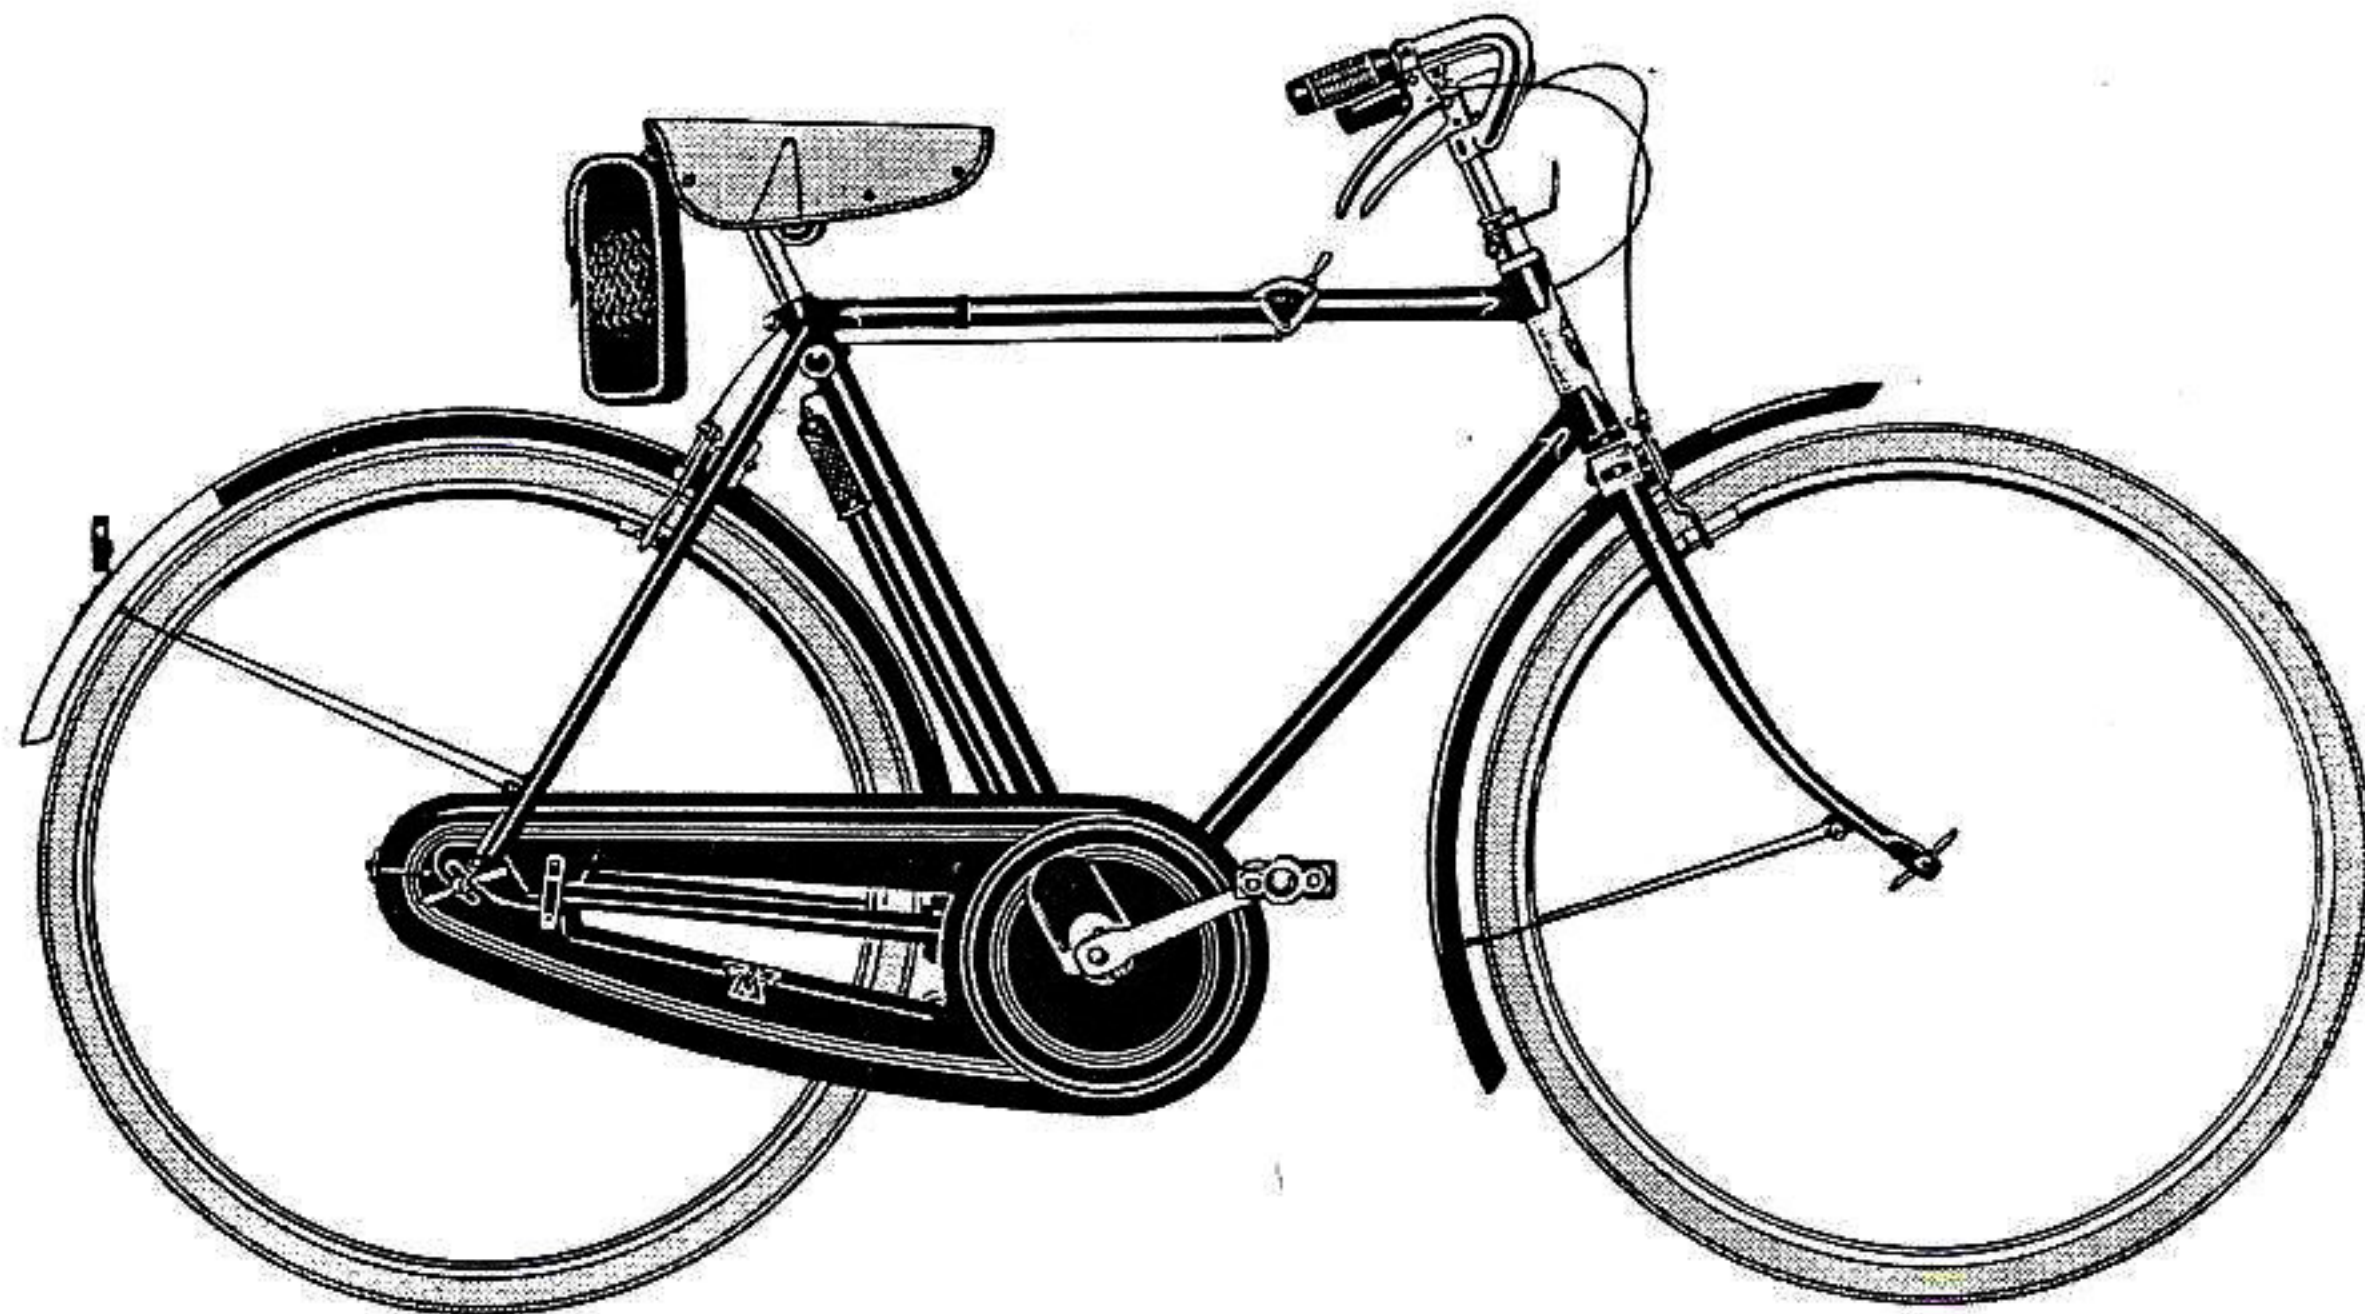

1934

MATCHLESS

the modern
bicycle —

bicycles

1937

1934 Matchless

DE LUXE FLYWEIGHT SPORTS TOURISTS

MODEL C43

£6 : 7 : 6

A.J.S.

MODEL AC 43
£5 . 17 . 6

The Bicycle Backed by a 'Quality' Name . . .

A.J.S. Bicycles are superb examples of modern engineering production incorporating every up-to-date feature of design, giving long life with absolute reliability and durability. The use only of the finest materials, coupled with highly-skilled workmanship ensures easy running, while the reputation of the A.J.S. name is an absolute assurance that A.J.S. Bicycles are quality productions. In the new range for 1937 you will find models to suit every purpose—Roadsters from £3.19.9 and real Lightweights from £4.19.9. Post the coupon below for your copy of the A.J.S. 1937 Catalogue.

MATCHLESS

← ONLY 40½" →

SHORT WHEELBASE MODELS

*The Club Rider's Choice
for 1937*

Matchless Short Wheelbase models have been specially designed to meet the club rider's requirements by men who have practical experience of the club rider's needs. As with all Matchless bicycles the material, workmanship and equipment are the very finest that can be obtained. Whether you want a Short Wheelbase model or not you are certain to find the very bicycle you do require in the 1937 Matchless range. There are Roadsters from £3.19.9 and genuine Lightweights from £4.19.9. Available from 2/- down and 2/- per week.