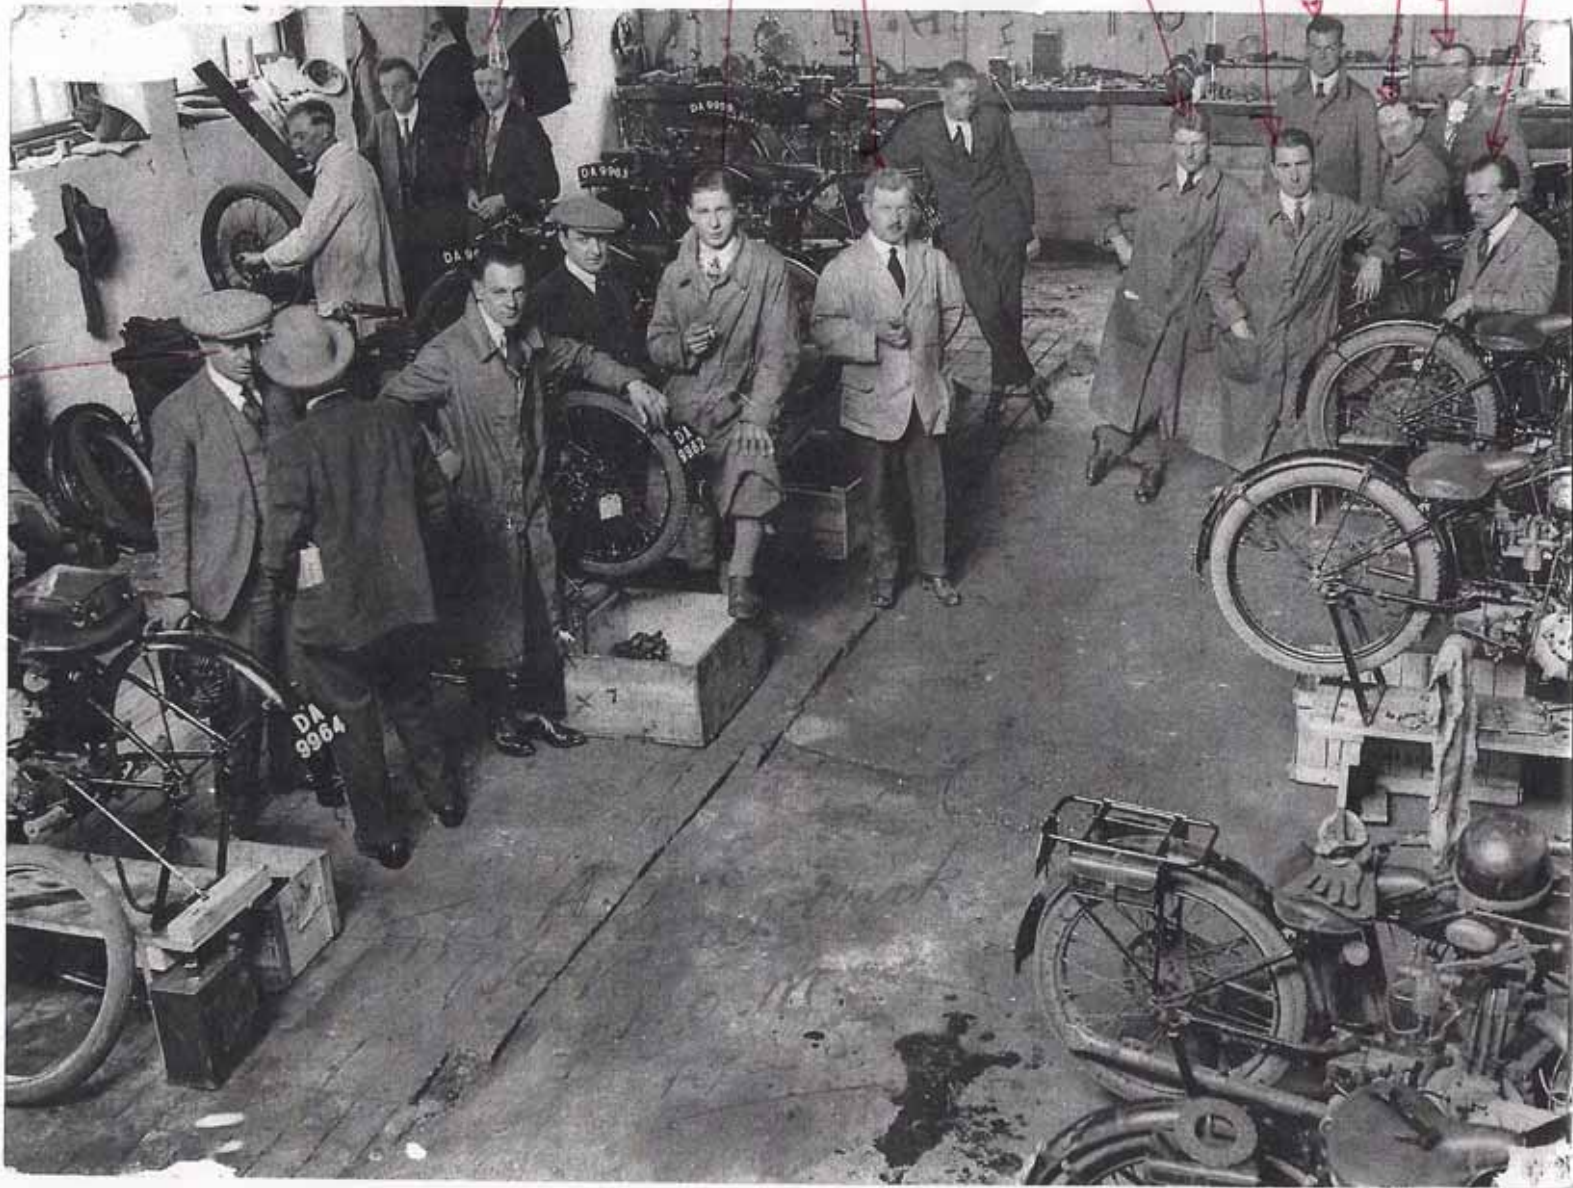

CHARLIE HOUGHT

RONNIE PERKINS

MARIO STENE

JOE STEVENS
WIGG

GEORGE ROWLEY

CLAUDE WISE

CYRIL FISHER
WOOD

ARTHUR STAFFORD

ARTHUR CURRAN

JOHN
WILSON